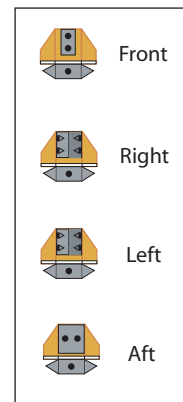

KOUNOTORI 4 (HTV-4)

1:144 Scale

Print on Cardstock (90 lb)

Propulsion section

Surface potential sensor (ATOTIE - mini)

flag needs to be centered here

center with 3 solar panels on propulsion section

1 cm
1 inch

KOUNOTORI 4 (HTV-4)

1:144 Scale

Print on Cardstock (90 lb)