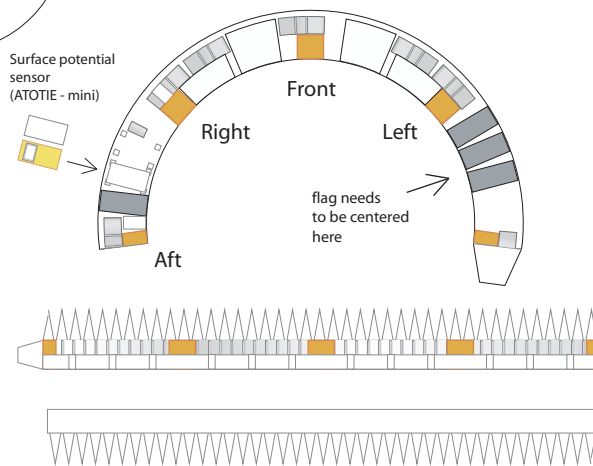

KOUNOTORI 4 (HTV-4)

1:144 Scale

Print on Cardstock (90 lb)

Propulsion section

Surface potential sensor (ATOTIE - mini)

flag needs to be centered here

center with 3 solar panels on propulsion section

1 cm
1 inch

KOUNOTORI 4 (HTV-4)

1:144 Scale

Print on Cardstock (90 lb)