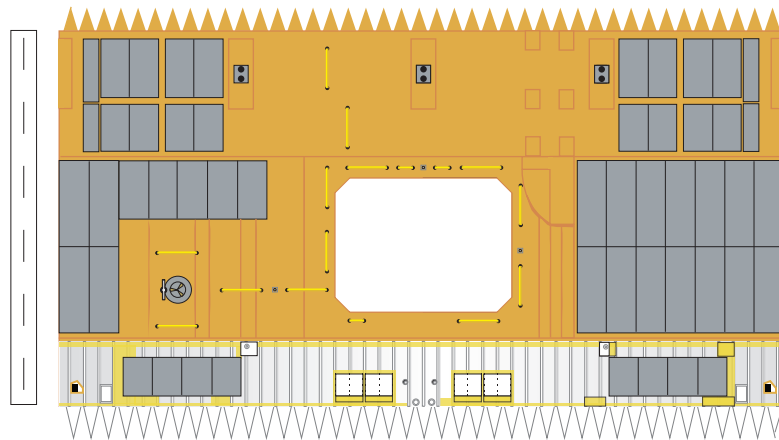

KOUNOTORI 4 (HTV-4)

1:144 Scale

Print on Cardstock (90 lb)

Propulsion section

Surface potential sensor (ATOTIE - mini)

flag needs to be centered here

center with 3 solar panels on propulsion section

1 cm
1 inch

KOUNOTORI 4 (HTV-4)

1:144 Scale

Print on Cardstock (90 lb)