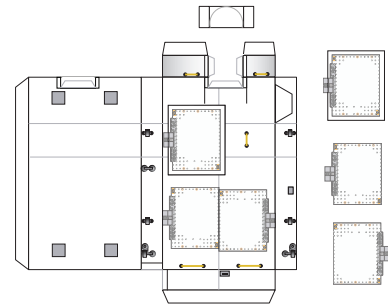

KOUNOTORI 4 (HTV-4)

1:144 Scale

Print on Cardstock (90 lb)

Propulsion section

Surface potential sensor (ATOTIE - mini)

flag needs to be centered here

center with 3 solar panels on propulsion section

1 cm
1 inch

KOUNOTORI 4 (HTV-4)

1:144 Scale

Print on Cardstock (90 lb)