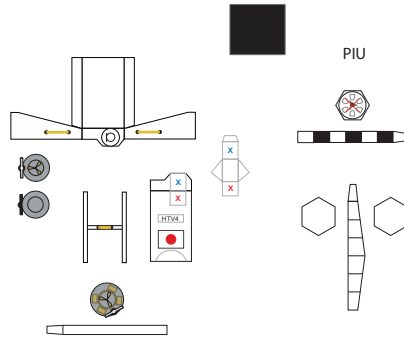

KOUNOTORI 4 (HTV-4)

1:144 Scale

Print on Cardstock (90 lb)

Propulsion section

Surface potential sensor (ATOTIE - mini)

flag needs to be centered here

center with 3 solar panels on propulsion section

1 cm
1 inch

KOUNOTORI 4 (HTV-4)

1:144 Scale

Print on Cardstock (90 lb)