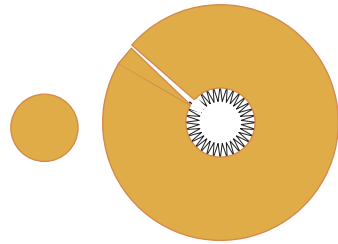

KOUNOTORI 4 (HTV-4)

1:144 Scale

Print on Cardstock (90 lb)

Propulsion section

Surface potential sensor (ATOTIE - mini)

flag needs to be centered here

center with 3 solar panels on propulsion section

1 cm
1 inch

KOUNOTORI 4 (HTV-4)

1:144 Scale

Print on Cardstock (90 lb)