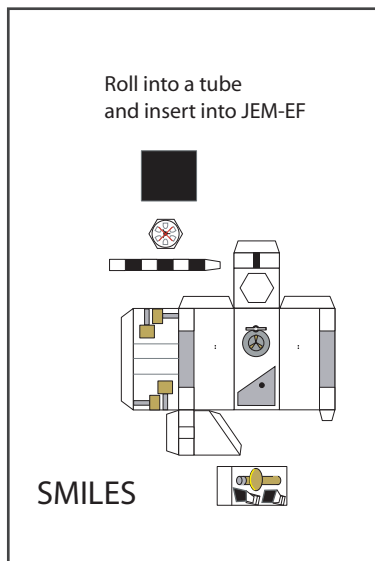

HTV (H-II Transfer Vehicle)

1:144 Scale

Print on Cardstock (90 lb)

HTV (H-II Transfer Vehicle)

1:144 Scale

Print on Cardstock (90 lb)