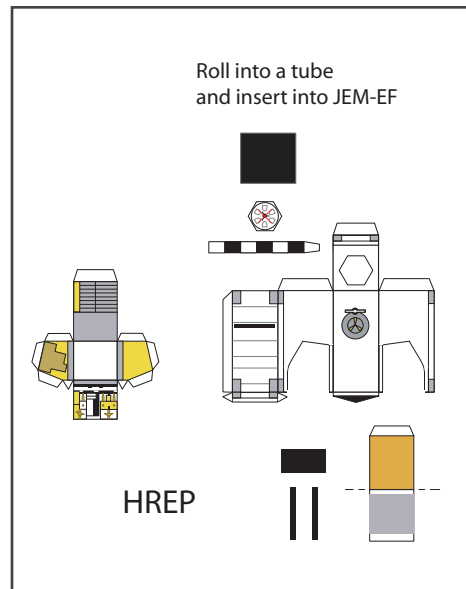

HTV (H-II Transfer Vehicle)

1:144 Scale

Print on Cardstock (90 lb)

HTV (H-II Transfer Vehicle)

1:144 Scale

Print on Cardstock (90 lb)