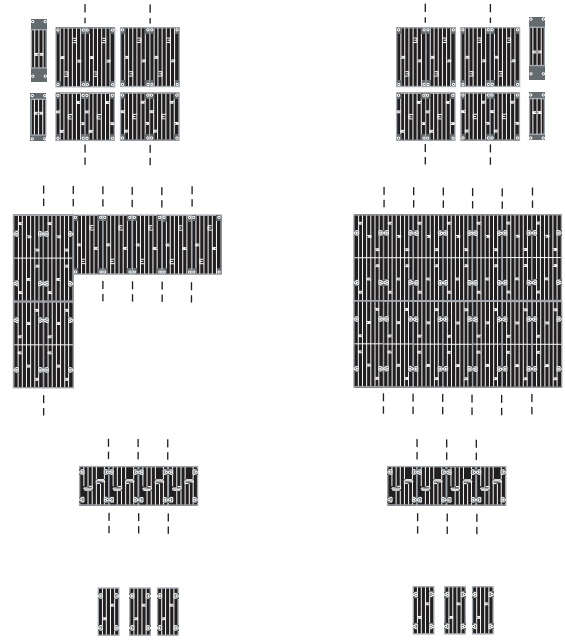

HTV (H-II Transfer Vehicle)

1:144 Scale

Print on Cardstock (90 lb)

HTV (H-II Transfer Vehicle)

1:144 Scale

Print on Cardstock (90 lb)