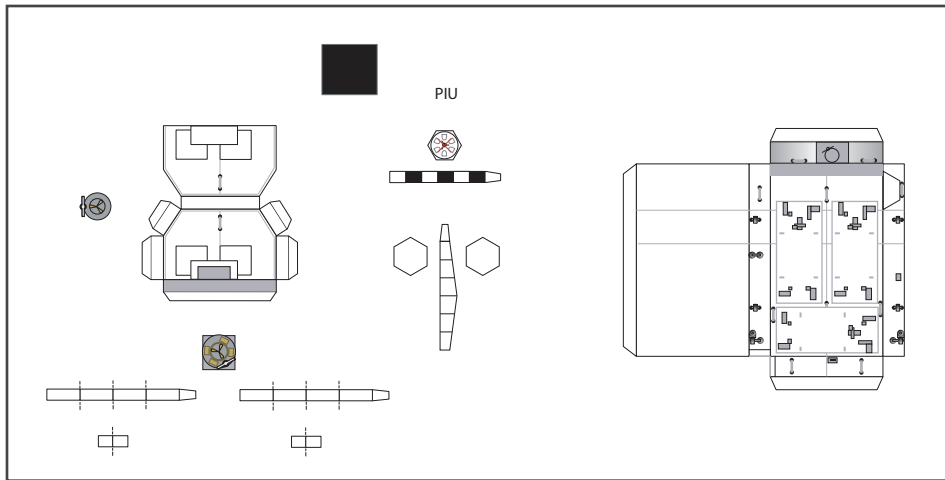

HTV (H-II Transfer Vehicle)

1:144 Scale

Print on Cardstock (90 lb)

HTV (H-II Transfer Vehicle)

1:144 Scale

Print on Cardstock (90 lb)