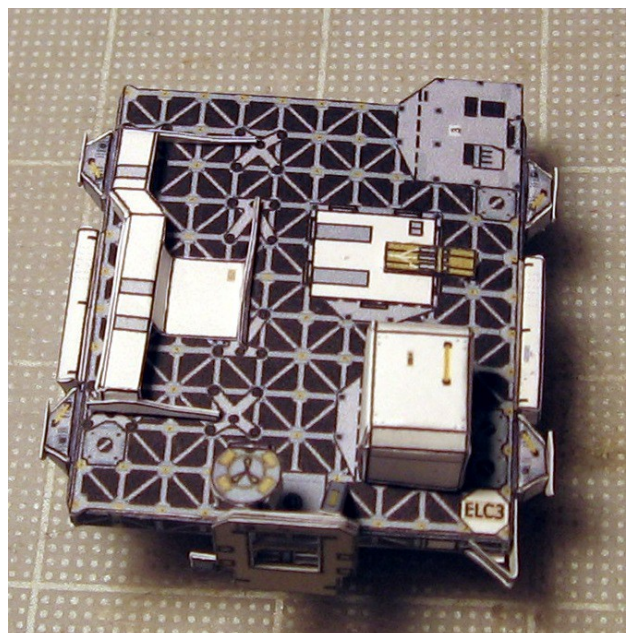

© 2011

Assembly Instructions for STS-134 payload

Building the ELC-3 pallet (assembly is the same for both scales 1:144 and 1:100)

Top side

Keel side

STP-H3

Simple DEXTRE arm (1:144 scale)

**Complex DEXTRE
arm (1:100 scale)**