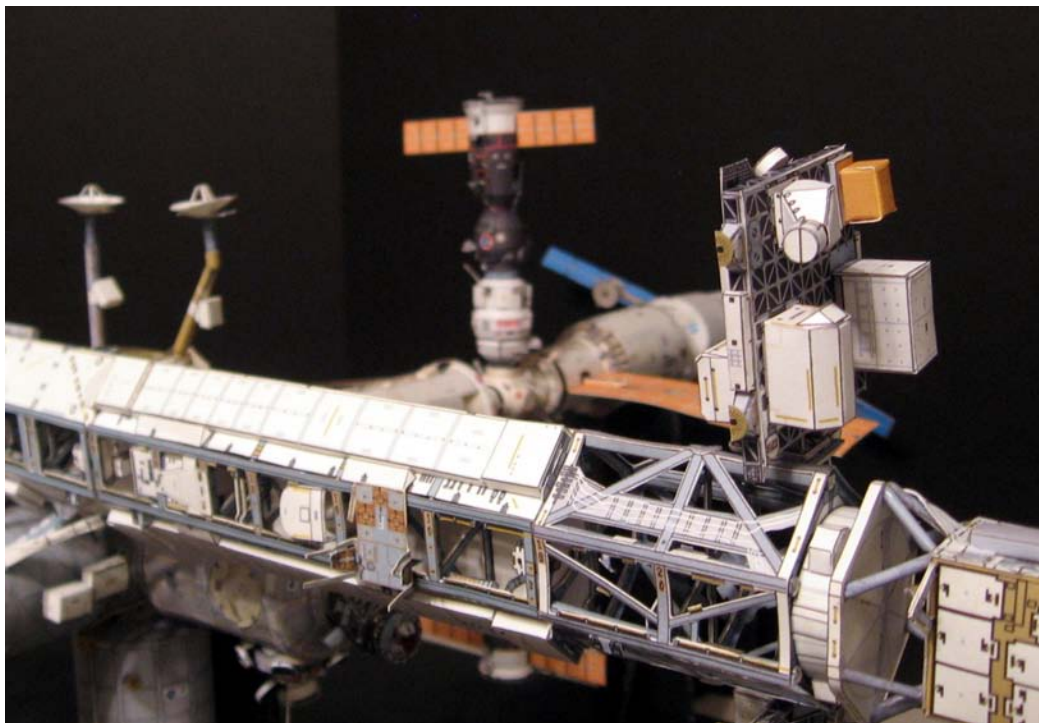

ENJOY THE MODEL!!

<http://www.axmpaperspacescalemodels.com>