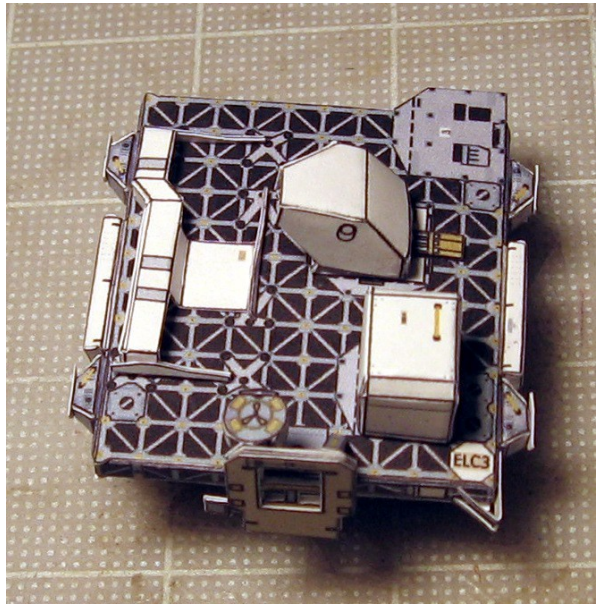

© 2011

Assembly Instructions for STS-134 payload

Building the ELC-3 pallet (assembly is the same for both scales 1:144 and 1:100)

Top side

Keel side

STP-H3

Simple DEXTRE arm (1:144 scale)

**Complex DEXTRE
arm (1:100 scale)**