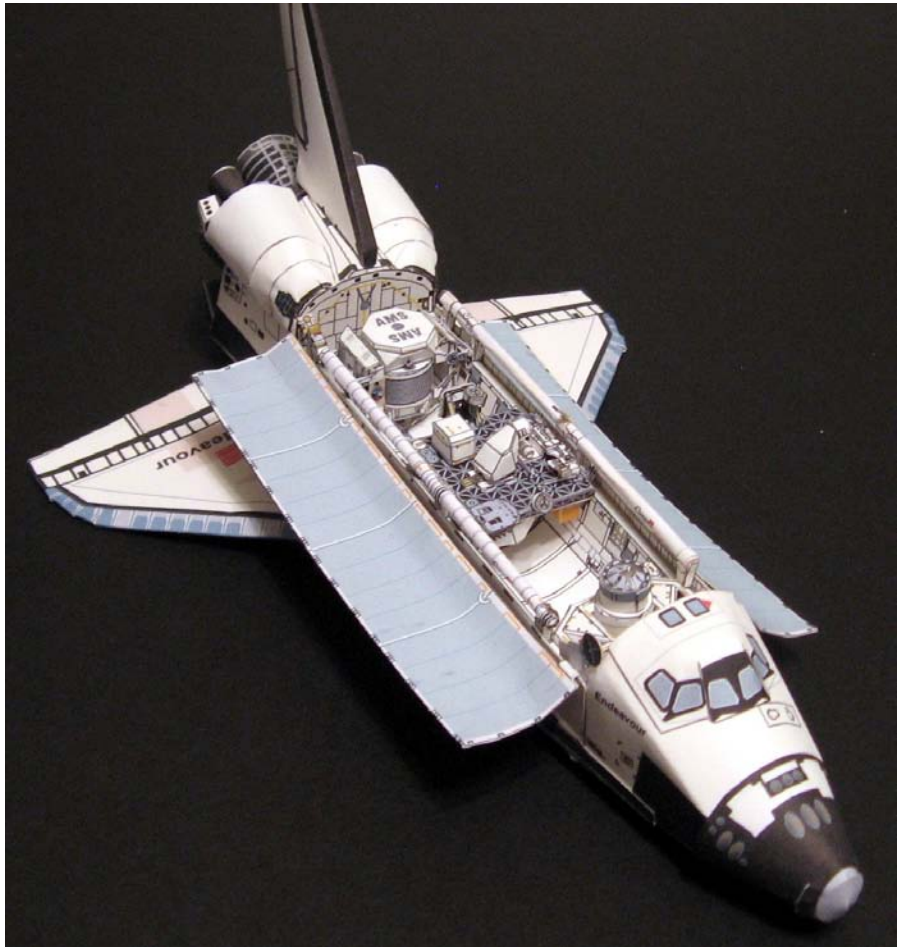

© 2011

Assembly Instructions for STS-134 payload

Building the ELC-3 pallet (assembly is the same for both scales 1:144 and 1:100)

Top side

Keel side

STP-H3

Simple DEXTRE arm (1:144 scale)

**Complex DEXTRE
arm (1:100 scale)**

REFERENCE PHOTOS

ENJOY THE MODEL!!

<http://www.axmpaperspacescalemodels.com>