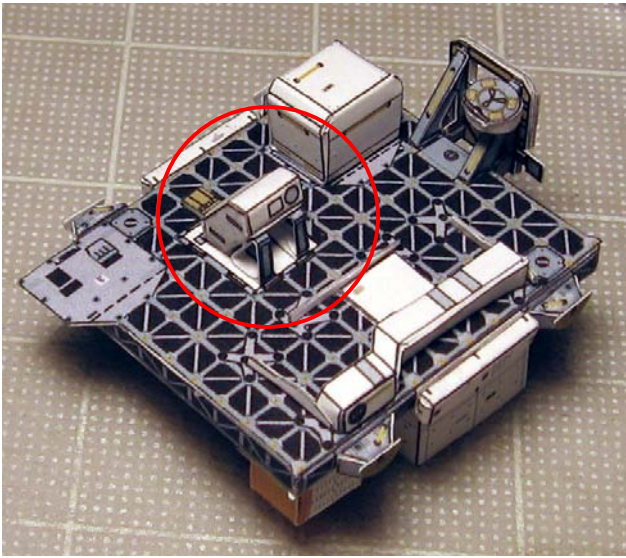

© 2011

Assembly Instructions for STS-134 payload

Building the ELC-3 pallet (assembly is the same for both scales 1:144 and 1:100)

Top side

Keel side

STP-H3

Simple DEXTRE arm (1:144 scale)

**Complex DEXTRE
arm (1:100 scale)**