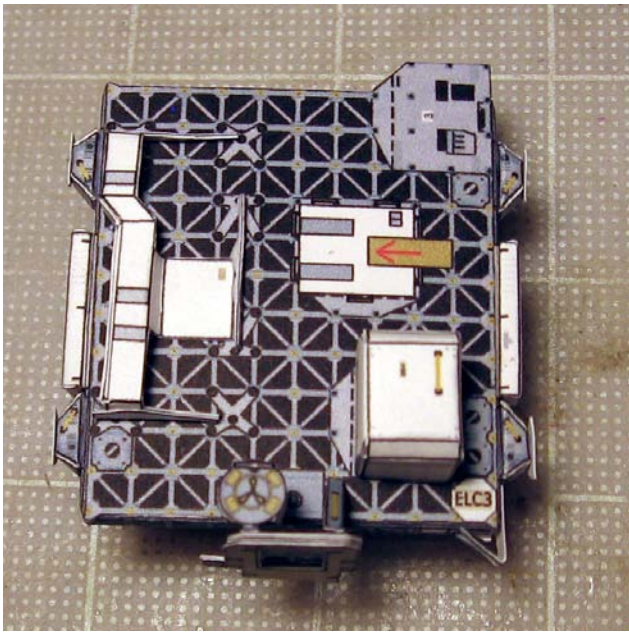

© 2011

Assembly Instructions for STS-134 payload

Building the ELC-3 pallet (assembly is the same for both scales 1:144 and 1:100)

Top side

Keel side

STP-H3

Simple DEXTRE arm (1:144 scale)

**Complex DEXTRE
arm (1:100 scale)**