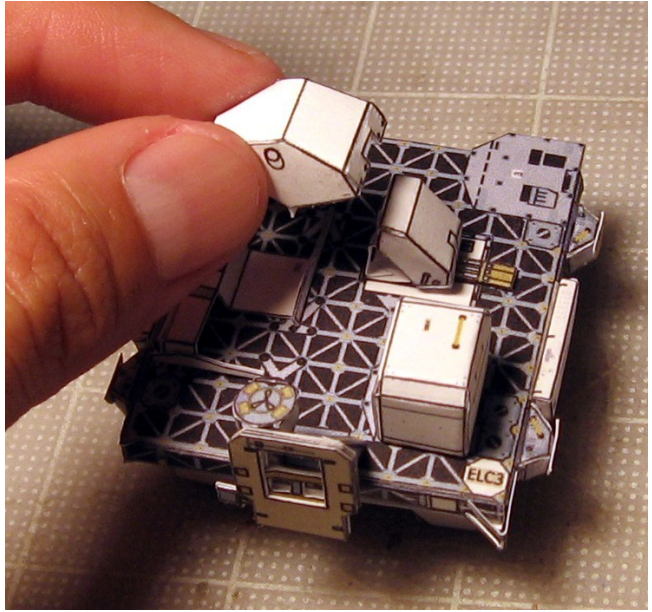

© 2011

Assembly Instructions for STS-134 payload

Building the ELC-3 pallet (assembly is the same for both scales 1:144 and 1:100)

Top side

Keel side

STP-H3

Simple DEXTRE arm (1:144 scale)

**Complex DEXTRE
arm (1:100 scale)**