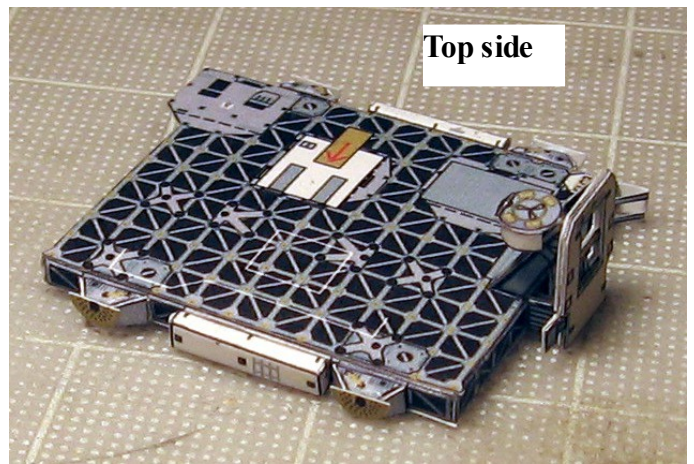

© 2011

Assembly Instructions for STS-134 payload

Building the ELC-3 pallet (assembly is the same for both scales 1:144 and 1:100)

Top side

Keel side

STP-H3

Simple DEXTRE arm (1:144 scale)

**Complex DEXTRE
arm (1:100 scale)**