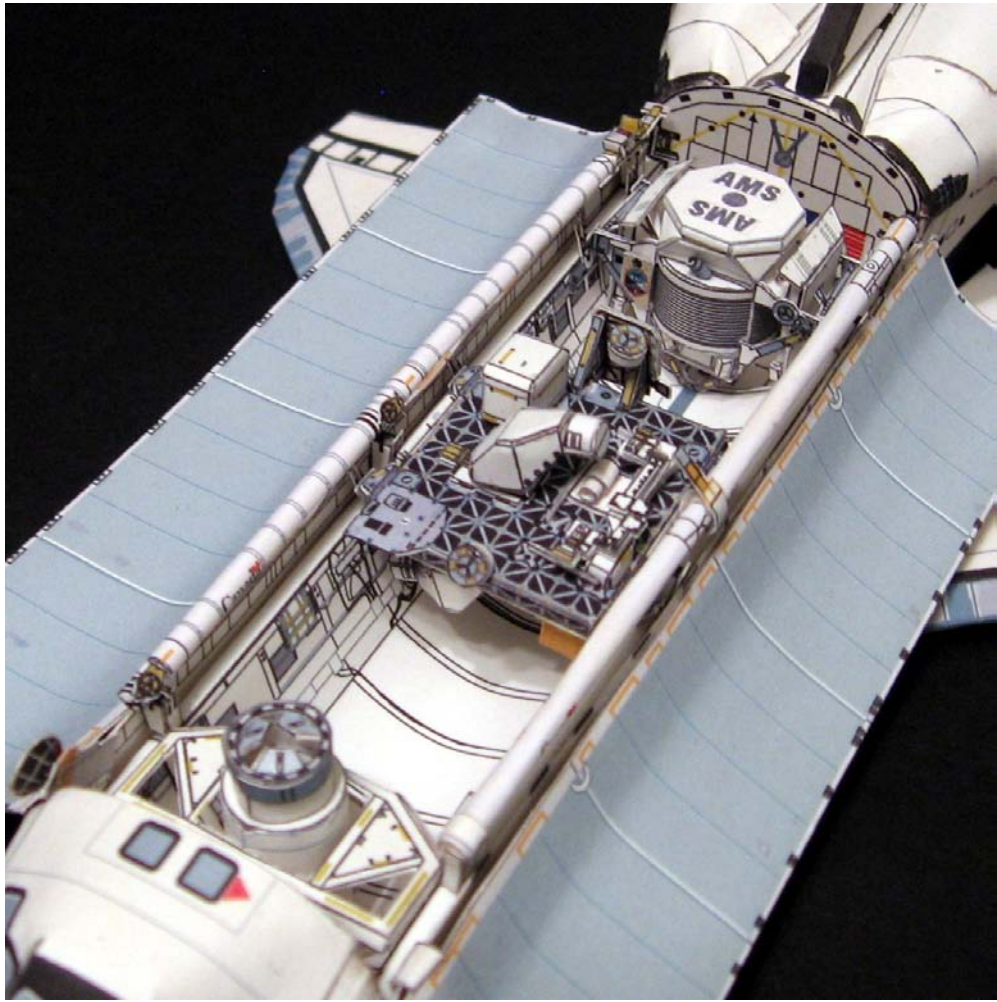

© 2011

Assembly Instructions for STS-134 payload

Building the ELC-3 pallet (assembly is the same for both scales 1:144 and 1:100)

Top side

Keel side

STP-H3

Simple DEXTRE arm (1:144 scale)

**Complex DEXTRE
arm (1:100 scale)**

REFERENCE PHOTOS

ENJOY THE MODEL!!

<http://www.axmpaperspacescalemodels.com>