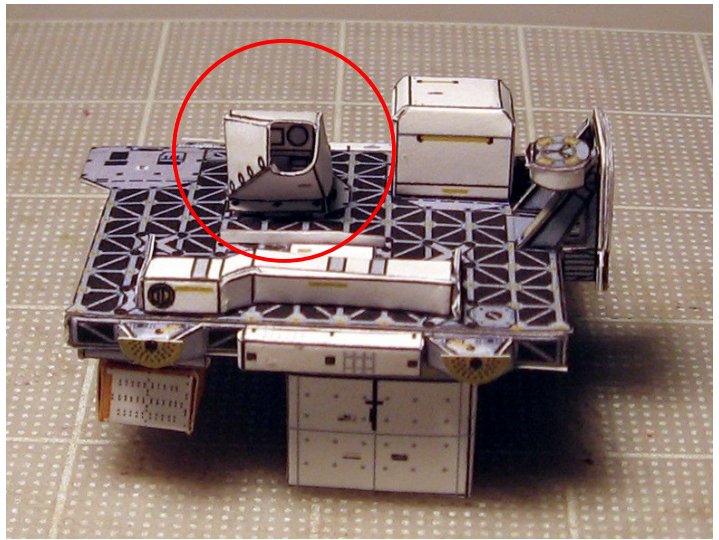

© 2011

Assembly Instructions for STS-134 payload

Building the ELC-3 pallet (assembly is the same for both scales 1:144 and 1:100)

Top side

Keel side

STP-H3

Simple DEXTRE arm (1:144 scale)

**Complex DEXTRE
arm (1:100 scale)**