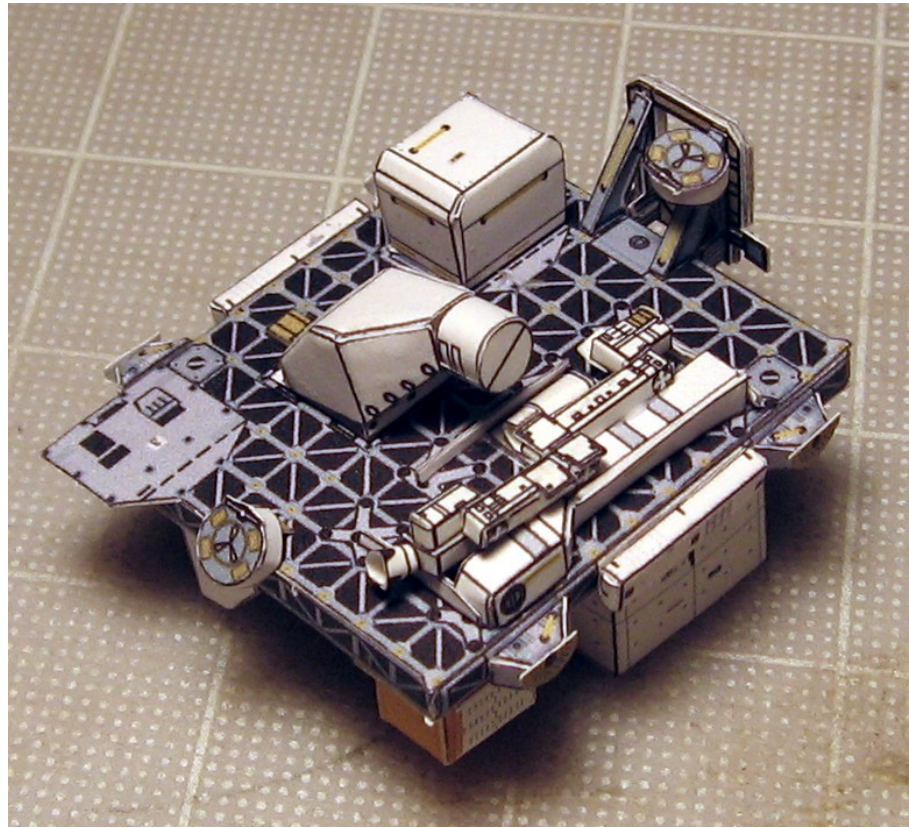

© 2011

Assembly Instructions for STS-134 payload

Building the ELC-3 pallet (assembly is the same for both scales 1:144 and 1:100)

Top side

Keel side

STP-H3

Simple DEXTRE arm (1:144 scale)

**Complex DEXTRE
arm (1:100 scale)**