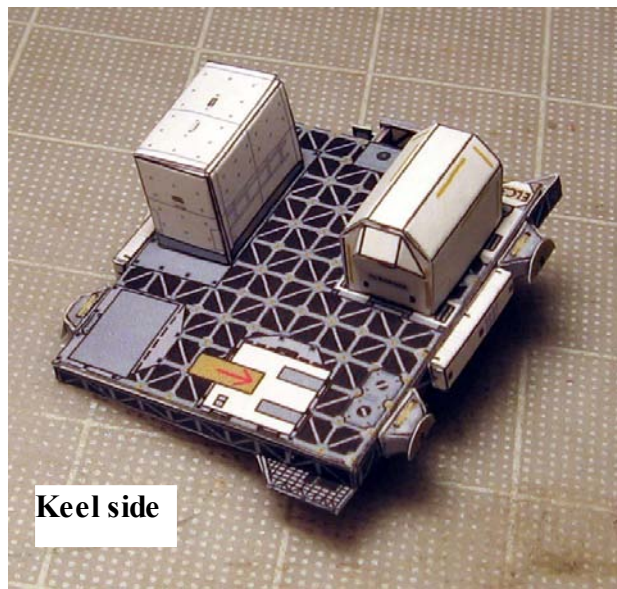

© 2011

Assembly Instructions for STS-134 payload

Building the ELC-3 pallet (assembly is the same for both scales 1:144 and 1:100)

Top side

Keel side

STP-H3

Simple DEXTRE arm (1:144 scale)

**Complex DEXTRE
arm (1:100 scale)**