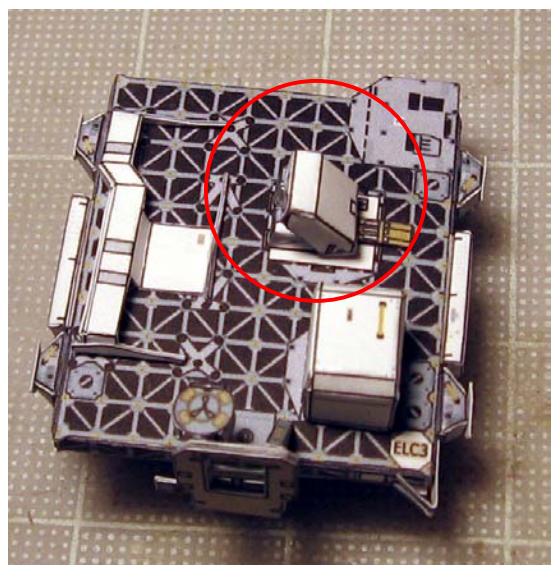

© 2011

Assembly Instructions for STS-134 payload

Building the ELC-3 pallet (assembly is the same for both scales 1:144 and 1:100)

Top side

Keel side

STP-H3

Simple DEXTRE arm (1:144 scale)

**Complex DEXTRE
arm (1:100 scale)**