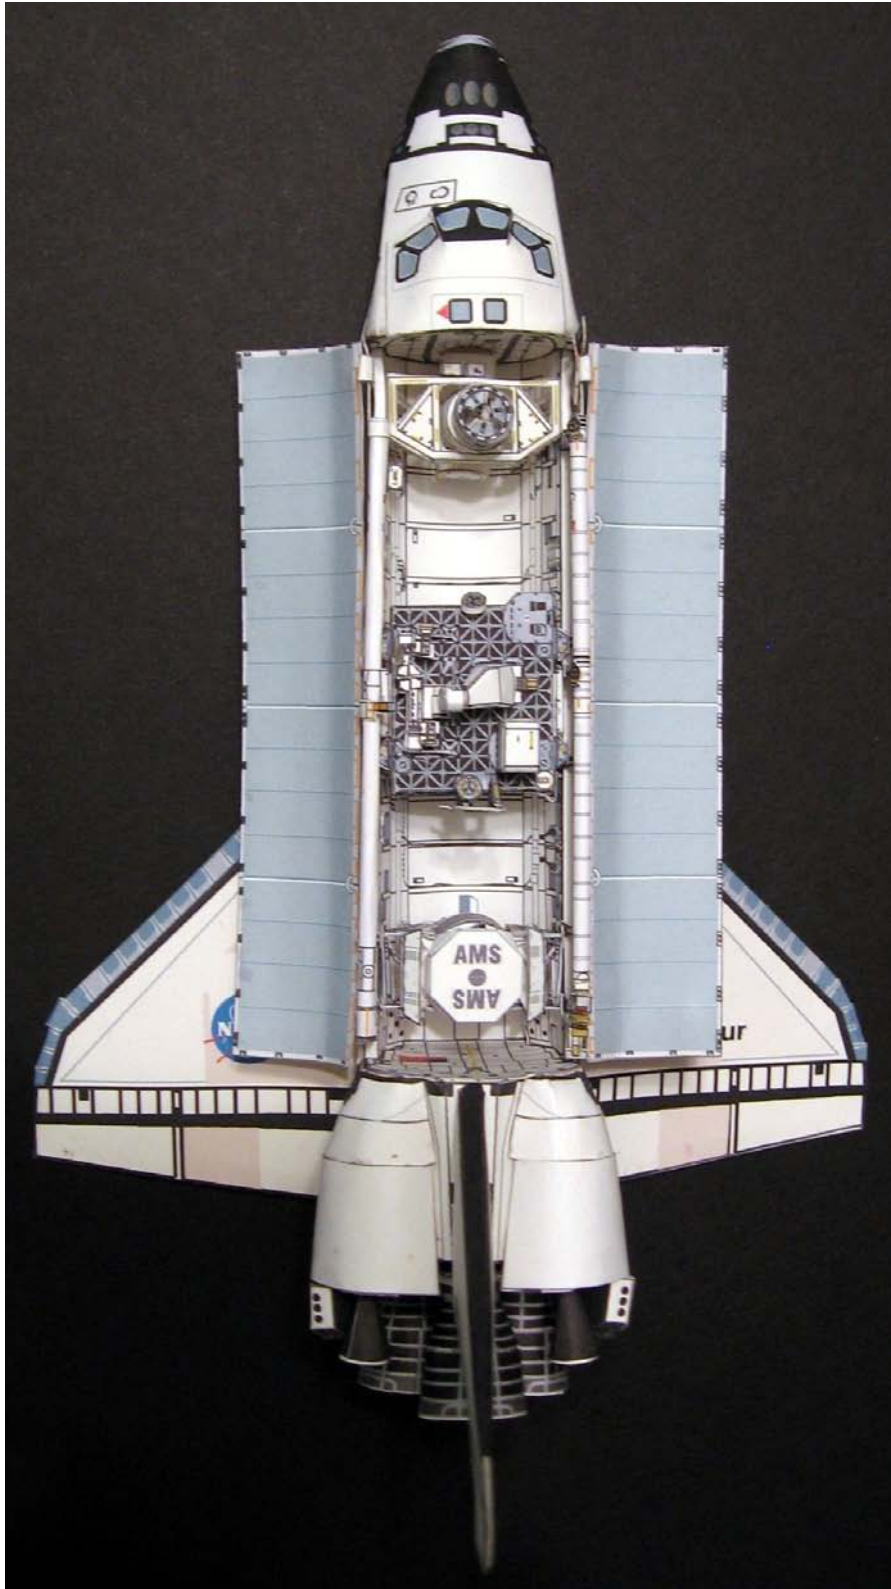

REFERENCE PHOTOS