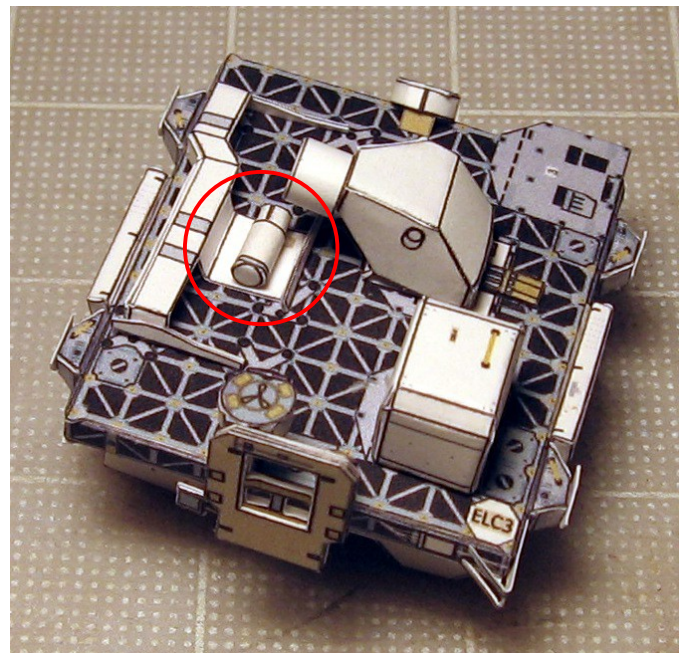

© 2011

Assembly Instructions for STS-134 payload

Building the ELC-3 pallet (assembly is the same for both scales 1:144 and 1:100)

Top side

Keel side

STP-H3

Simple DEXTRE arm (1:144 scale)

**Complex DEXTRE
arm (1:100 scale)**