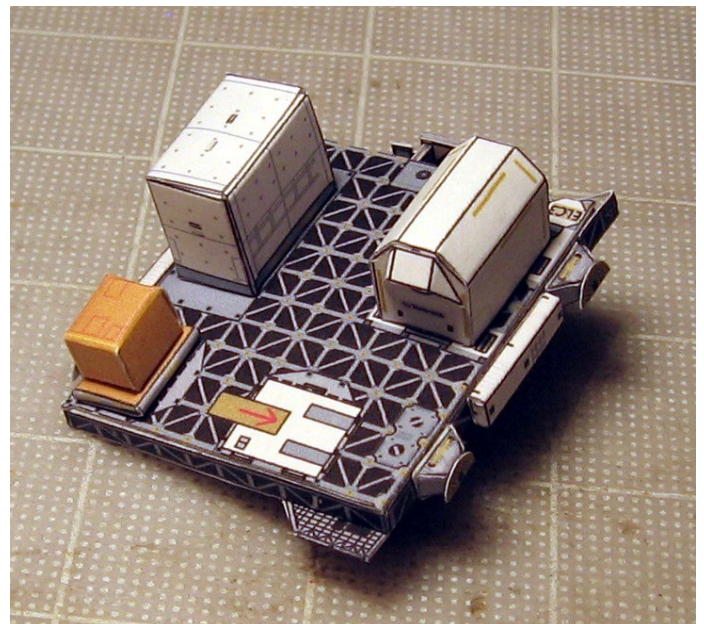

© 2011

Assembly Instructions for STS-134 payload

Building the ELC-3 pallet (assembly is the same for both scales 1:144 and 1:100)

Top side

Keel side

STP-H3

Simple DEXTRE arm (1:144 scale)

**Complex DEXTRE
arm (1:100 scale)**