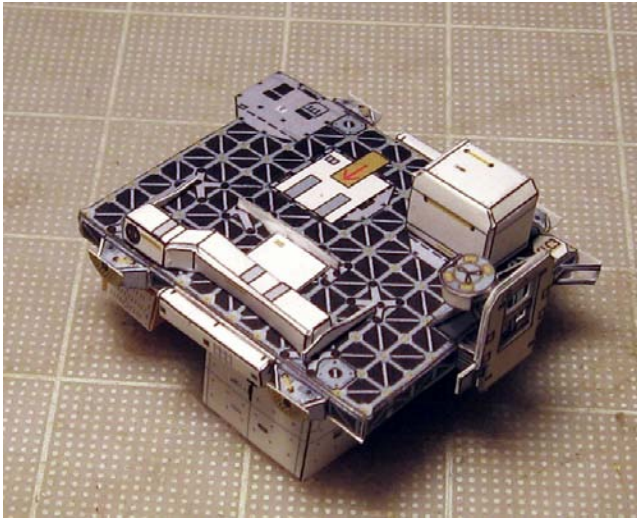

© 2011

Assembly Instructions for STS-134 payload

Building the ELC-3 pallet (assembly is the same for both scales 1:144 and 1:100)

Top side

Keel side

STP-H3

Simple DEXTRE arm (1:144 scale)

**Complex DEXTRE
arm (1:100 scale)**