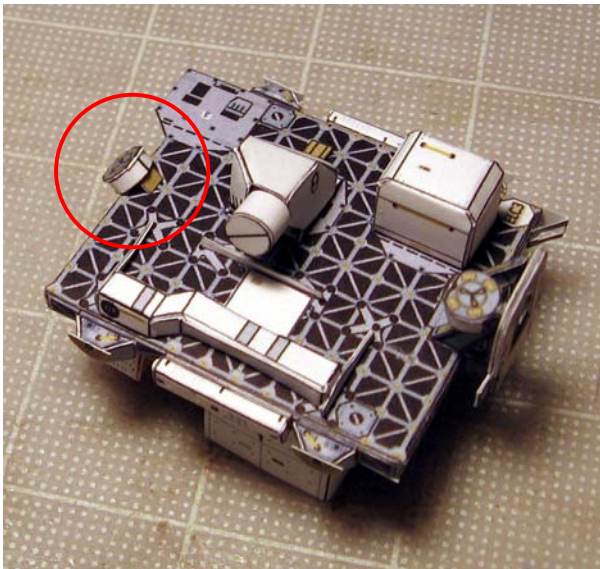

© 2011

Assembly Instructions for STS-134 payload

Building the ELC-3 pallet (assembly is the same for both scales 1:144 and 1:100)

Top side

Keel side

STP-H3

Simple DEXTRE arm (1:144 scale)

**Complex DEXTRE
arm (1:100 scale)**