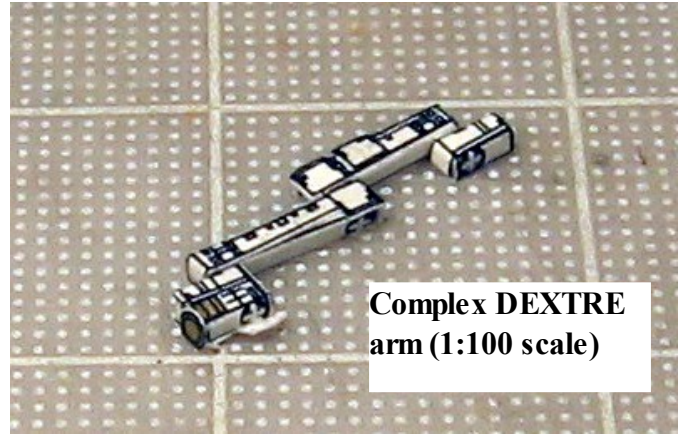

© 2011

Assembly Instructions for STS-134 payload

Building the ELC-3 pallet (assembly is the same for both scales 1:144 and 1:100)

Top side

Keel side

STP-H3

Simple DEXTRE arm (1:144 scale)

**Complex DEXTRE
arm (1:100 scale)**