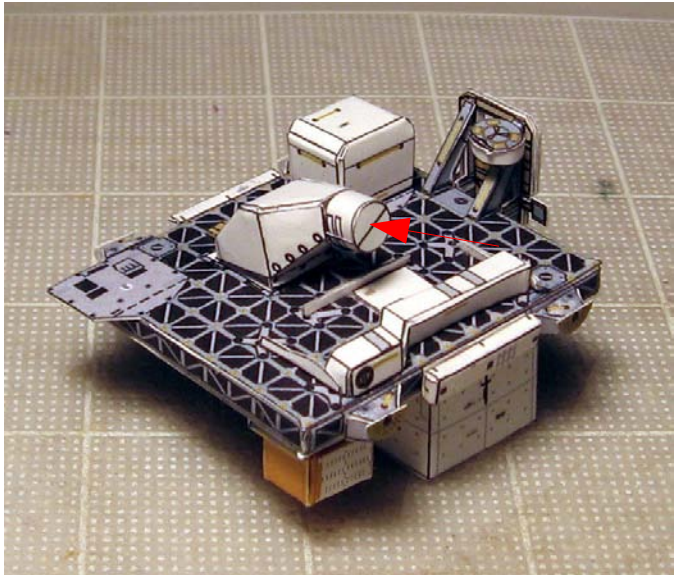

© 2011

Assembly Instructions for STS-134 payload

Building the ELC-3 pallet (assembly is the same for both scales 1:144 and 1:100)

Top side

Keel side

STP-H3

Simple DEXTRE arm (1:144 scale)

**Complex DEXTRE
arm (1:100 scale)**