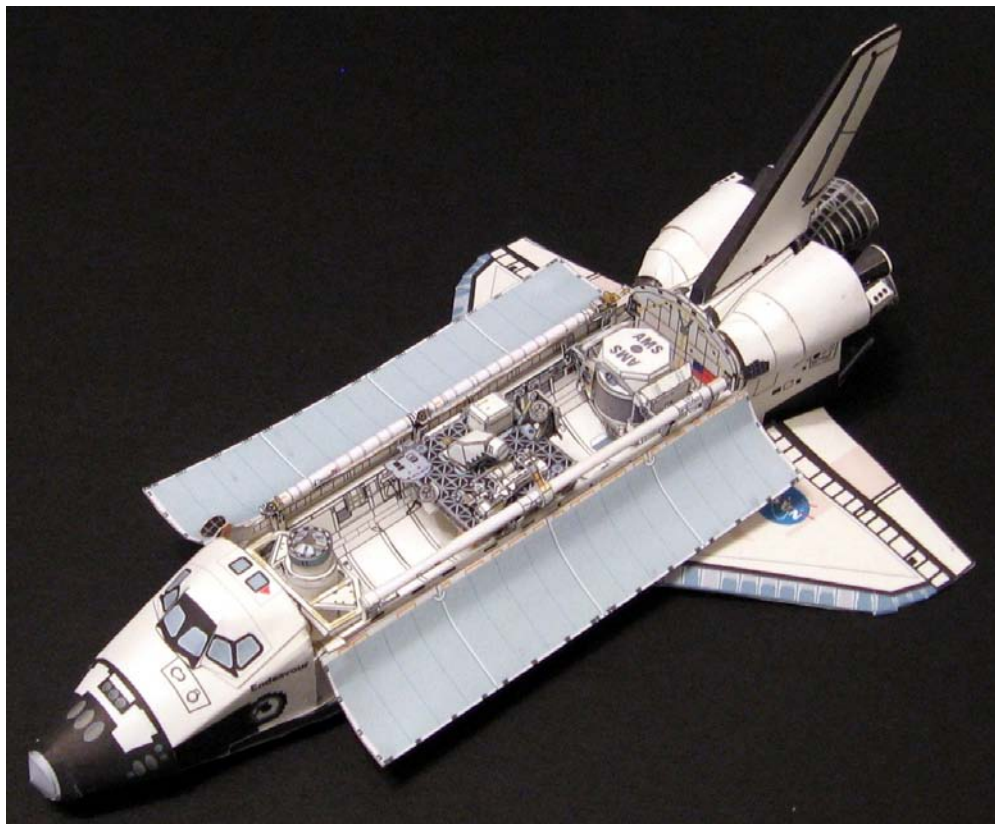

© 2011

Assembly Instructions for STS-134 payload

Building the ELC-3 pallet (assembly is the same for both scales 1:144 and 1:100)

Top side

Keel side

STP-H3

Simple DEXTRE arm (1:144 scale)

**Complex DEXTRE
arm (1:100 scale)**