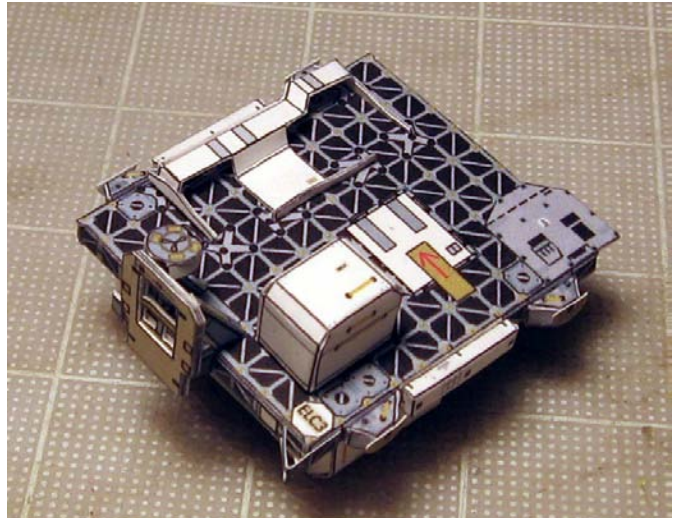

© 2011

Assembly Instructions for STS-134 payload

Building the ELC-3 pallet (assembly is the same for both scales 1:144 and 1:100)

Top side

Keel side

STP-H3

Simple DEXTRE arm (1:144 scale)

**Complex DEXTRE
arm (1:100 scale)**