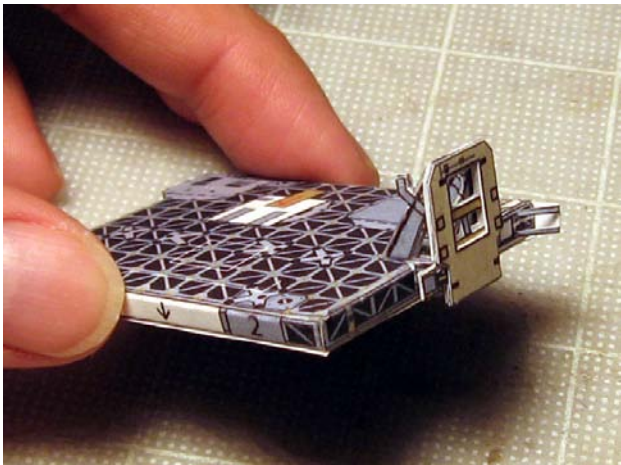

© 2011

Assembly Instructions for STS-134 payload

Building the ELC-3 pallet (assembly is the same for both scales 1:144 and 1:100)

Top side

Keel side

STP-H3

Simple DEXTRE arm (1:144 scale)

**Complex DEXTRE
arm (1:100 scale)**

REFERENCE PHOTOS

ENJOY THE MODEL!!

<http://www.axmpaperspacescalemodels.com>