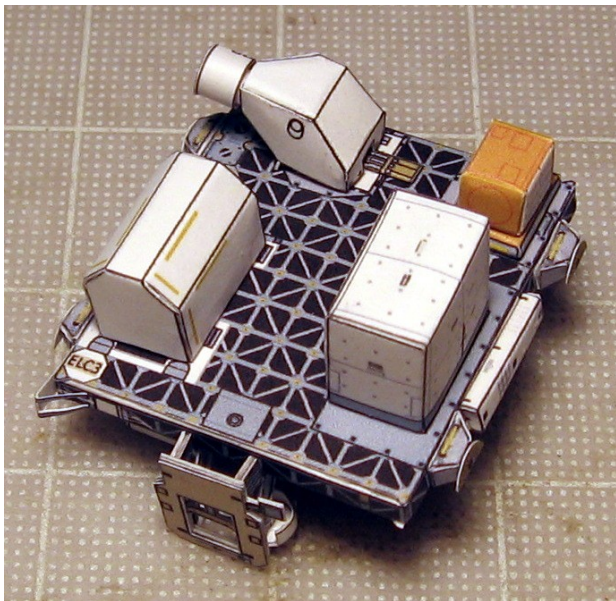

© 2011

Assembly Instructions for STS-134 payload

Building the ELC-3 pallet (assembly is the same for both scales 1:144 and 1:100)

Top side

Keel side

STP-H3

Simple DEXTRE arm (1:144 scale)

**Complex DEXTRE
arm (1:100 scale)**