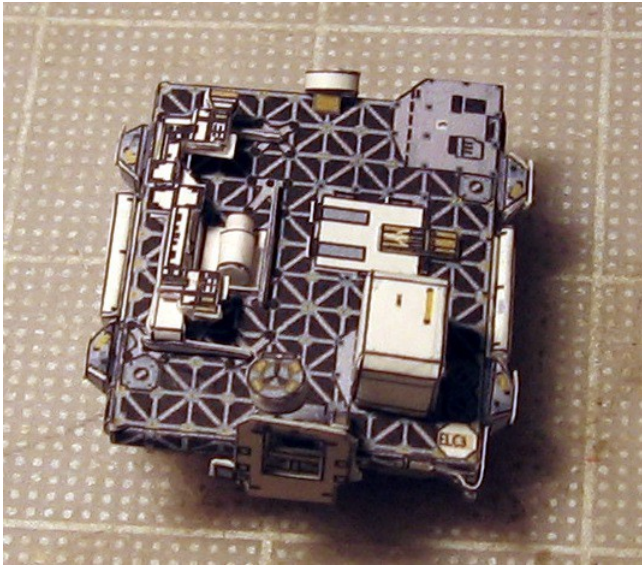

© 2011

Assembly Instructions for STS-134 payload

Building the ELC-3 pallet (assembly is the same for both scales 1:144 and 1:100)

Top side

Keel side

STP-H3

Simple DEXTRE arm (1:144 scale)

**Complex DEXTRE
arm (1:100 scale)**