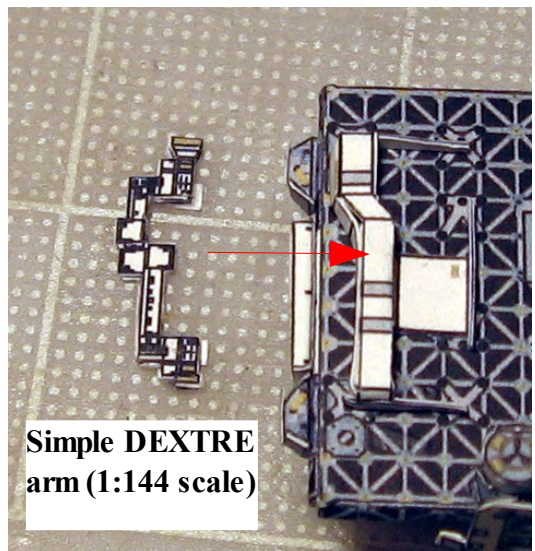

© 2011

Assembly Instructions for STS-134 payload

Building the ELC-3 pallet (assembly is the same for both scales 1:144 and 1:100)

Top side

Keel side

STP-H3

Simple DEXTRE arm (1:144 scale)

**Complex DEXTRE
arm (1:100 scale)**