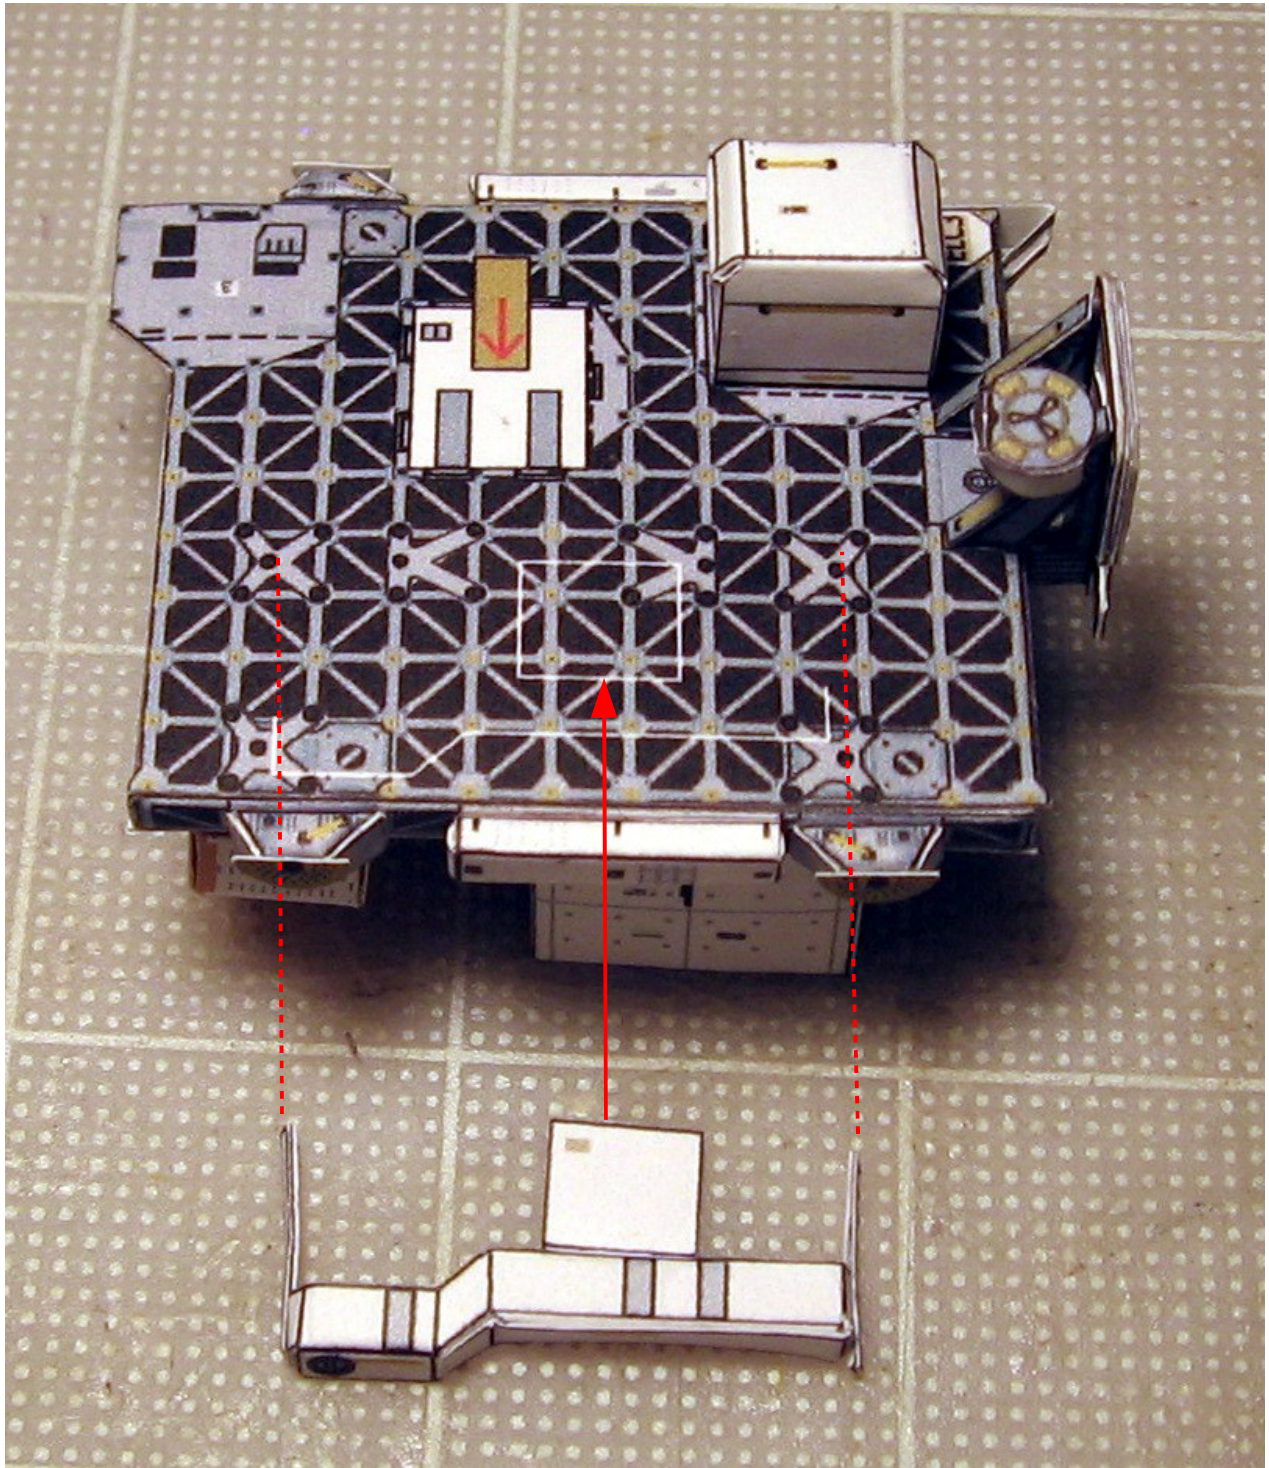

© 2011

Assembly Instructions for STS-134 payload

Building the ELC-3 pallet (assembly is the same for both scales 1:144 and 1:100)

Top side

Keel side

STP-H3

Simple DEXTRE arm (1:144 scale)

**Complex DEXTRE
arm (1:100 scale)**