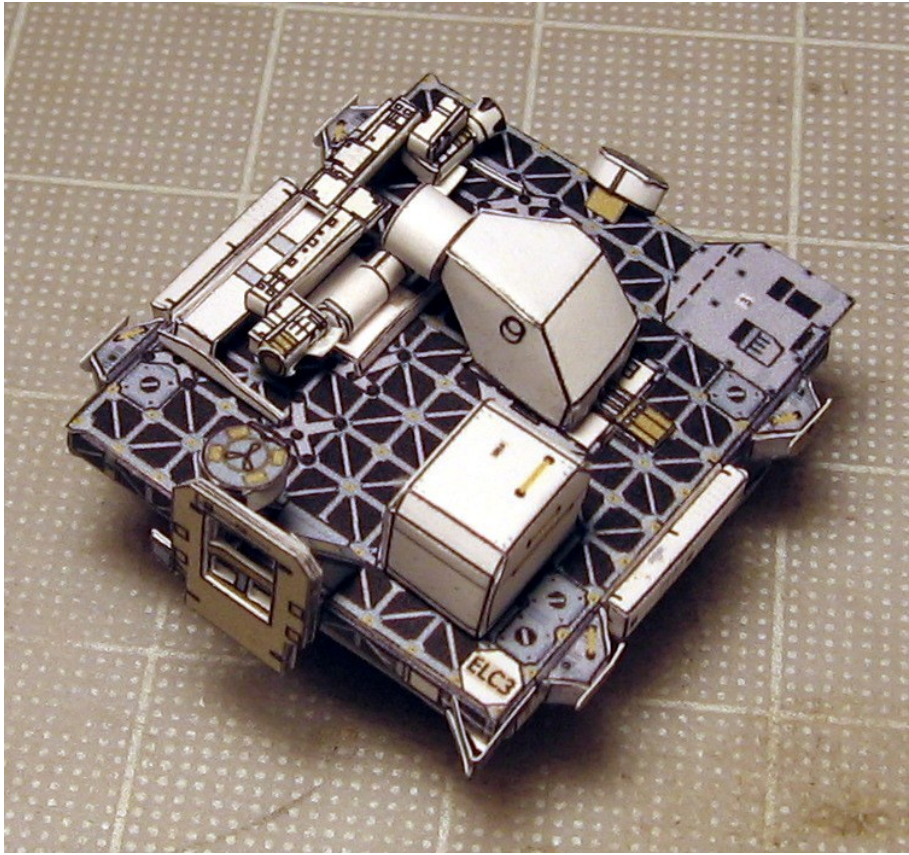

© 2011

Assembly Instructions for STS-134 payload

Building the ELC-3 pallet (assembly is the same for both scales 1:144 and 1:100)

Top side

Keel side

STP-H3

Simple DEXTRE arm (1:144 scale)

**Complex DEXTRE
arm (1:100 scale)**