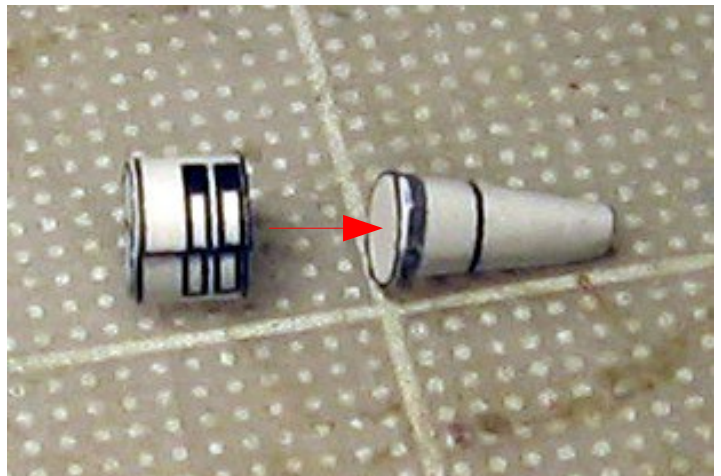

© 2011

Assembly Instructions for STS-134 payload

Building the ELC-3 pallet (assembly is the same for both scales 1:144 and 1:100)

Top side

Keel side

STP-H3

Simple DEXTRE arm (1:144 scale)

**Complex DEXTRE
arm (1:100 scale)**