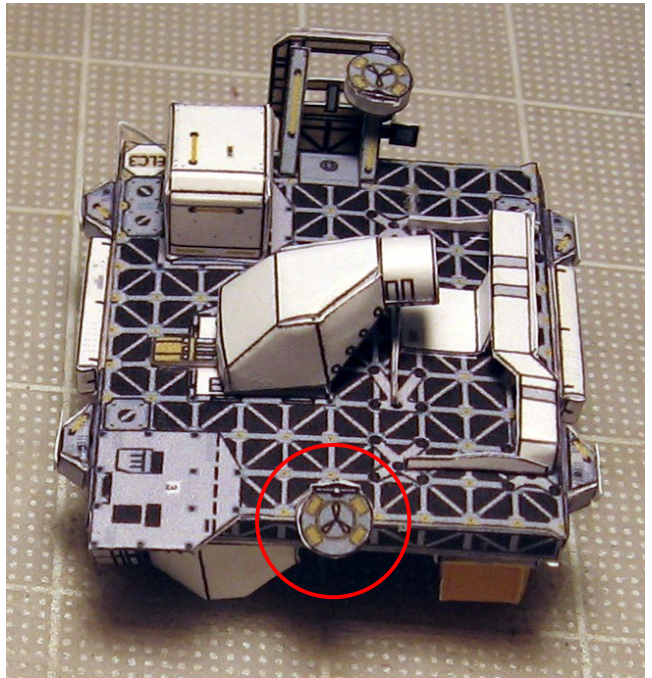

© 2011

Assembly Instructions for STS-134 payload

Building the ELC-3 pallet (assembly is the same for both scales 1:144 and 1:100)

Top side

Keel side

STP-H3

Simple DEXTRE arm (1:144 scale)

**Complex DEXTRE
arm (1:100 scale)**