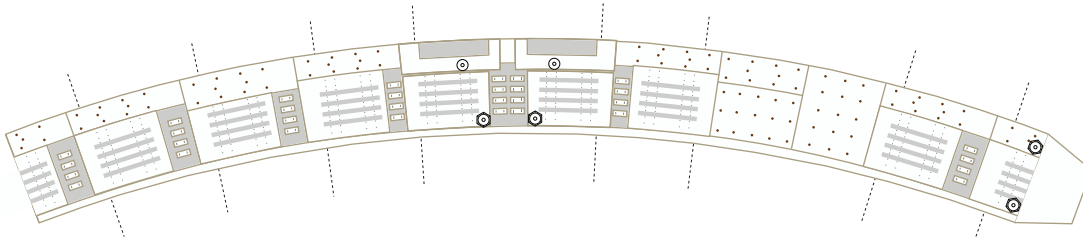

1 cm
1 inch

Print on Cardstock (110 lbs)

Rev. 1

ATV-5 "Georges Lemaître"

1:100 Scale

Rendezvous Sensors

Glue

ATV-5 "Georges Lemaitre"

Print on Cardstock (110 lbs)

1:100 Scale