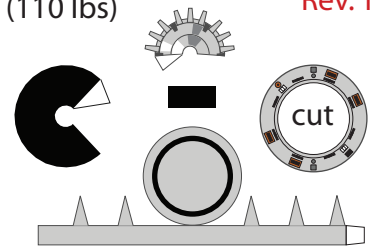

1 cm
1 inch

Print on Cardstock (110 lbs)

Rev. 1

ATV-5 "Georges Lemaître"

1:100 Scale

Rendezvous Sensors

Glue

ATV-5 "Georges Lemaitre"