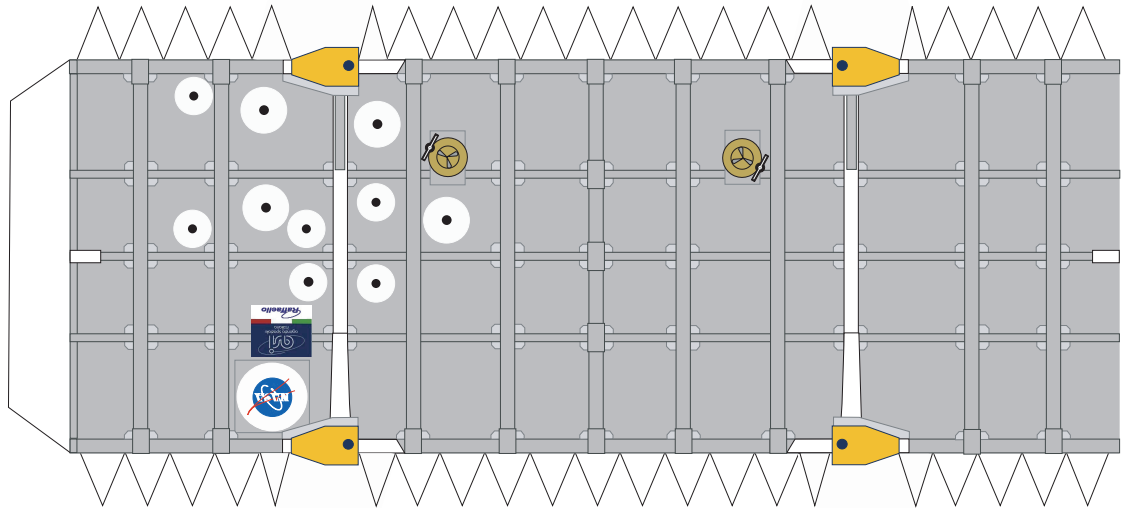

# Multipurpose Logistic Module "RAFFAELLO"

(with Visual Targets)

1:100 Scale

Connector

Revision July 09