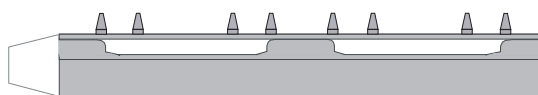

# Multipurpose Logistic Module "RAFFAELLO"

(with Visual Targets)

1:100 Scale

Connector

Revision July 09