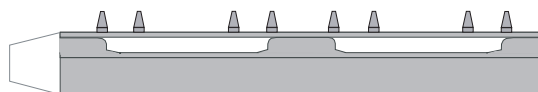

Multipurpose Logistic Module "RAFFAELLO"

(no Visual Targets)

1:100 Scale

Connector

Revision July 09