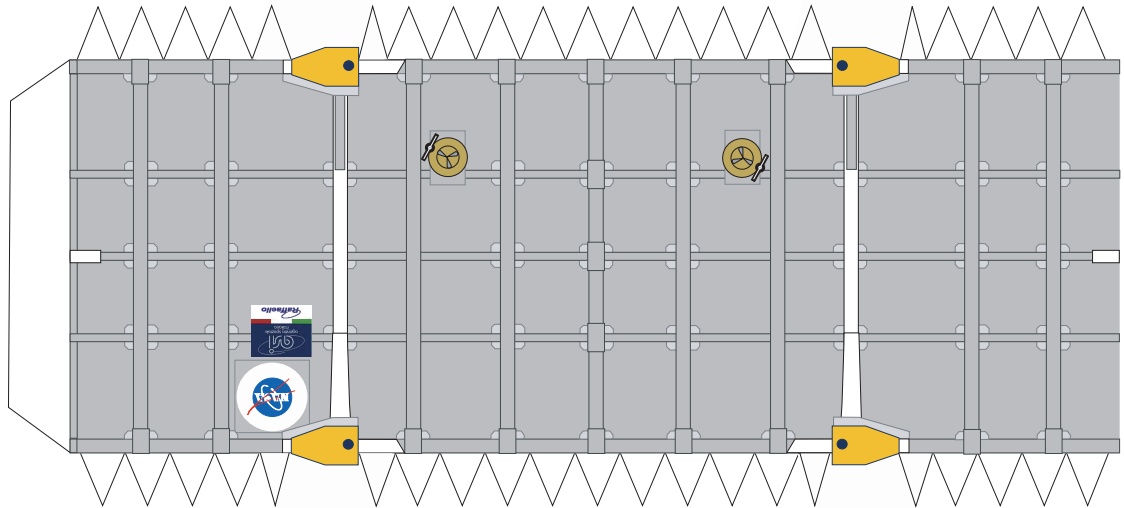

Multipurpose Logistic Module "RAFFAELLO"

(no Visual Targets)

1:100 Scale

Connector

Revision July 09