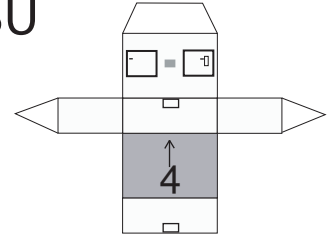

Print on Cardstock

External Stowage Platform-2 (Space Station Version)

1:100 Scale

Original Configuration for STS-114

VSSA

MBSU

Flex Hose Rotary Coupler

Utility Transfer Assembly (UTA)