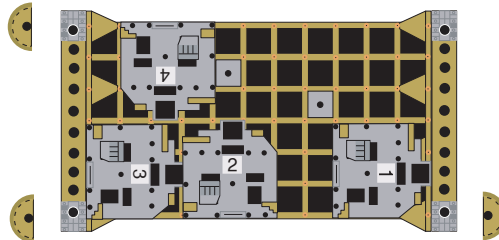

Print on Cardstock

External Stowage Platform-2 (Space Station Version)

1:100 Scale

ESPAD

Top

Forward

Bottom

Forward

Diagram

Print this page
for every configuration