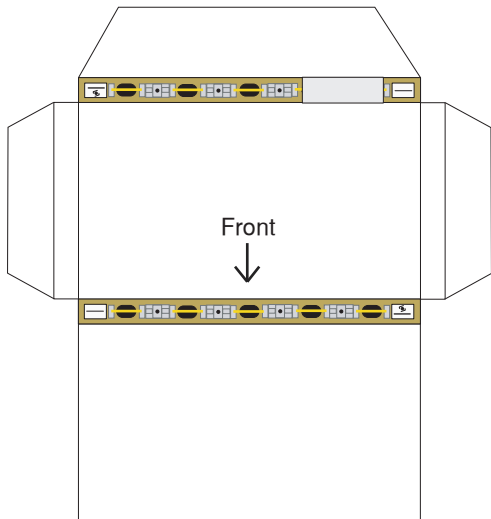

Print on Cardstock

External Stowage Platform-2 (Space Station Version)

1:100 Scale

ESPAD

Top

Forward

Bottom

Forward

Diagram

Print this page
for every configuration