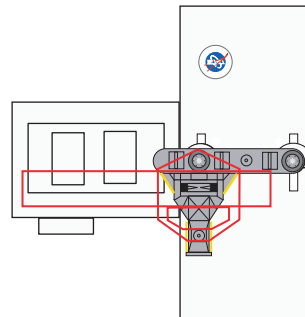

Print this page
for every configuration