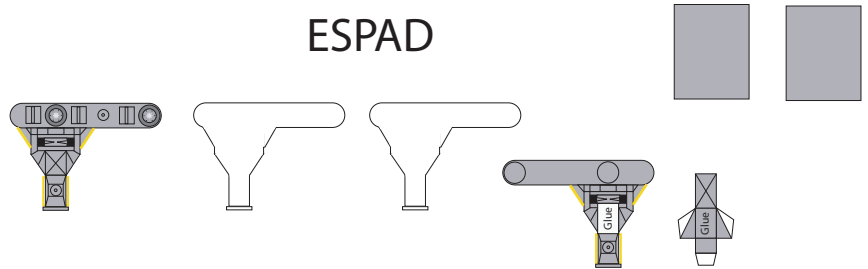

Print on Cardstock

External Stowage Platform-2 (Space Station Version)

1:100 Scale

ESPAD

Top

Forward

Bottom

Forward

Diagram

Print this page
for every configuration