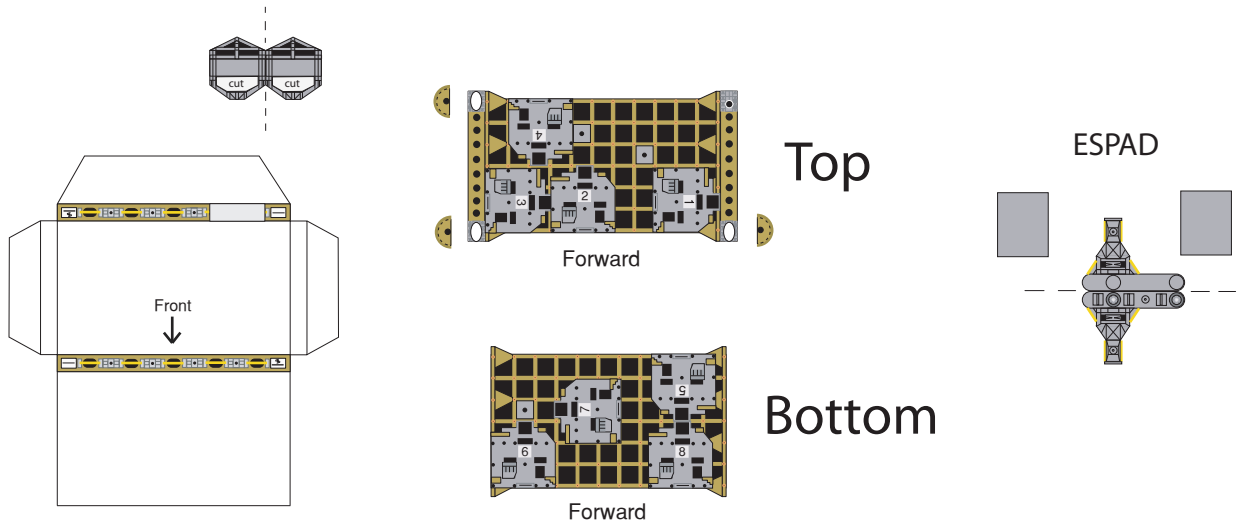

## External Stowage Platform - 2 (Space Station Version)

1:144 Scale

### STS-114 Configuration (Original)

Utility Transfer Assembly (UTA)

Flex Hose Rotary Coupler