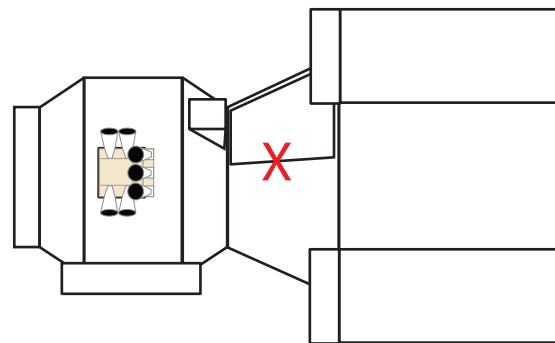

# Docking Target for Zarya Module

(Target used for Soyuz/Progress or MRM-1 "Rassvet")

1:100 Scale

1:144 Scale

Schematic for docking target location in Zarya:

Bottom view

Left side view