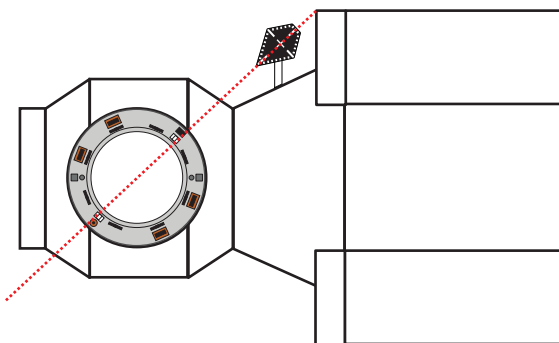

# Docking Target for Zarya Module

(Target used for Soyuz/Progress or MRM-1 "Rassvet")

1:100 Scale

1:144 Scale

Schematic for docking target location in Zarya:

Bottom view

Left side view