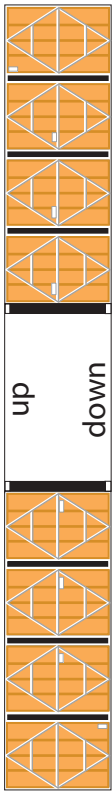

Print on Cardstock (110 lbs) Progress-MS

Rev. 7/2016

1:100 Scale

Current insignias

Started with MS-01 on 12/21/15
during ISS-45

KURS-NA

KURS protection shields

back

front

KURS-1

back

front

KURS-2

Docking Probe

camera

Horizon sensors

Phased Array Antenna

Roll as indicated by the arrow
and use as a connector with
aft section of Zvezda