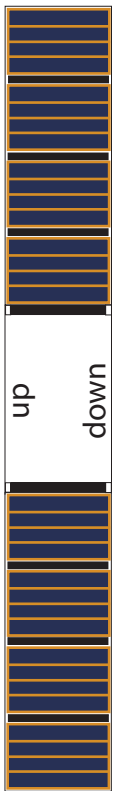

Print on Cardstock (110 lbs) Progress-MS

Rev. 7/2016

1:100 Scale

Current insignias

Started with MS-01 on 12/21/15
during ISS-45

KURS-NA

KURS protection shields

back

front

KURS-1

back

front

KURS-2

Docking Probe

camera

Horizon sensors

Phased Array Antenna

Roll as indicated by the arrow
and use as a connector with
aft section of Zvezda