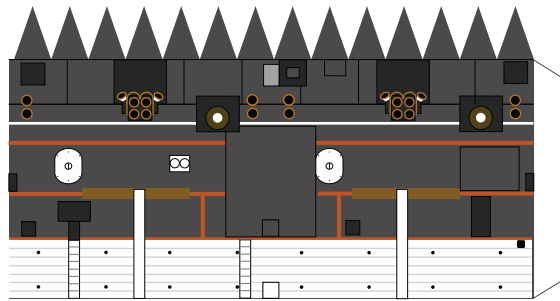

Print on Cardstock (110 lbs) Progress M-21M

Rev. 4/2016

1:100 Scale

Current insignias

KURS-NA

front back
KURS-2

camera

Horizon sensors

KURS protection shields

back front
KURS-1

Roll as indicated by the arrow
and use as a connector with
aft section of Zvezda