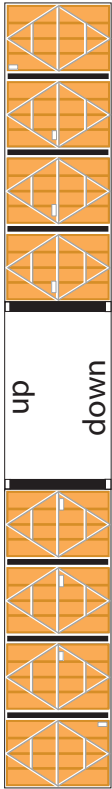

Print on Cardstock (110 lbs) Progress M-21M

Rev. 4/2016

1:100 Scale

Current insignias

KURS-NA

front back
KURS-2

camera

Horizon sensors

KURS protection shields

back front
KURS-1

Roll as indicated by the arrow
and use as a connector with
aft section of Zvezda