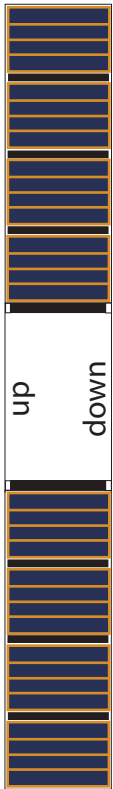

Print on Cardstock (110 lbs) Progress M-21M

Rev. 4/2016

1:100 Scale

Current insignias

KURS-NA

front back
KURS-2

camera

Horizon sensors

KURS protection shields

back front
KURS-1

Roll as indicated by the arrow
and use as a connector with
aft section of Zvezda