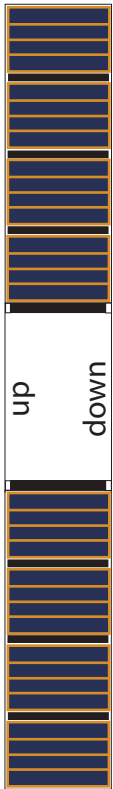

1 cm
1 inch

Print on Cardstock (110 lbs) Progress M-15M

Rev. 4/2016

1:100 Scale

Current insignias

KURS-NA

back
front KURS-2

camera

Horizon sensors

KURS protection shields

back
front KURS-1

Roll as indicated by the arrow
and use as a connector with
aft section of Zvezda