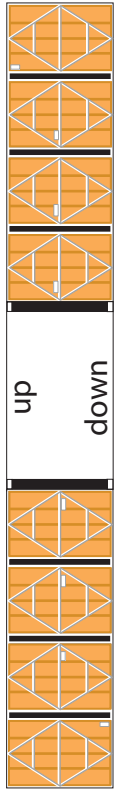

1 cm
1 inch

Print on Cardstock (110 lbs) Progress M-15M

Rev. 4/2016

1:100 Scale

Current insignias

KURS-NA

back
front KURS-2

camera

Horizon sensors

KURS protection shields

back
front KURS-1

Roll as indicated by the arrow
and use as a connector with
aft section of Zvezda