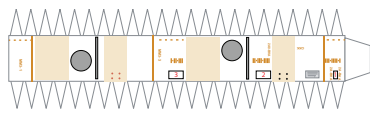

1 cm
1 inch

Print on Cardstock (90 lbs) "PIRS" Docking Module

1:144 Scale

Ring 6

"Progress" Transport Cargo

this ring goes under enforcer circle