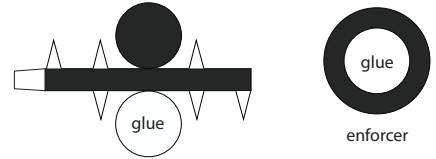

## 1:144 Scale

KURS protection shields

Active hybrid docking mechanism

Ring 1

Ring 2

Ring 3

Ring 4

Ring 5

Ring 6

EV HATCH 1 EV HATCH 2

## "Progress" Transport Cargo

PIRS connector

Ring 1

Ring 2

this ring goes under enforcer circle

Horizon sensors