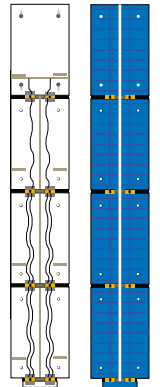

# Print on Cardstock (90 lbs) ATV-3 "Edoardo Amaldi"

1:144 Scale

Glue