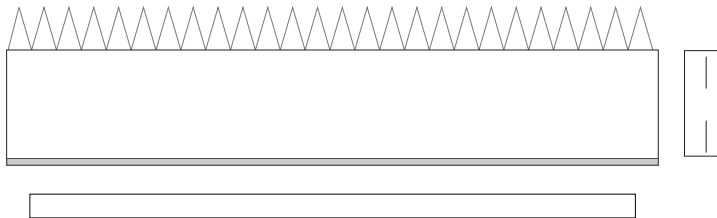

# Print on Cardstock (90 lbs) ATV-3 "Edoardo Amaldi"

1:144 Scale

Glue