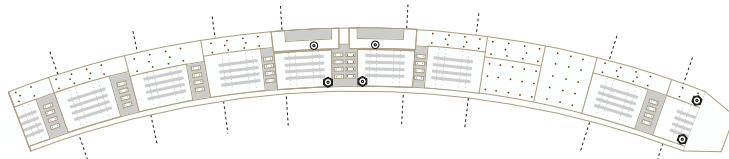

# Print on Cardstock (90 lbs) ATV-3 "Edoardo Amaldi"

1:144 Scale

Glue