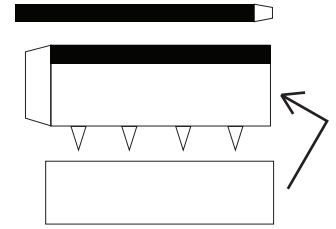

# Print on Cardstock (90 lbs) ATV-3 "Edoardo Amaldi"

1:144 Scale

Glue