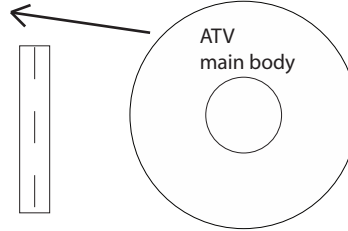

# Print on Cardstock (90 lbs) ATV-3 "Edoardo Amaldi"

1:144 Scale

Glue