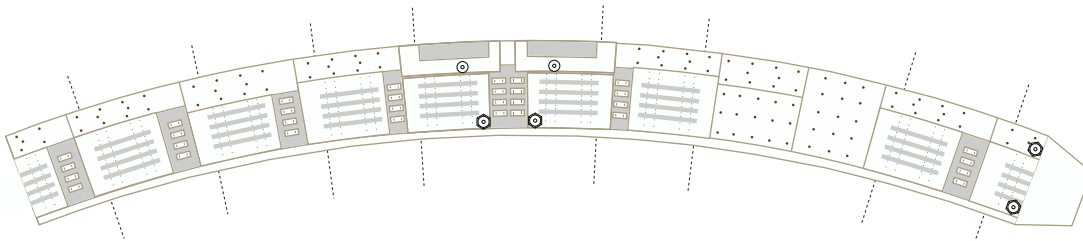

Print on Cardstock (110 lbs) ATV-3 "Edoardo Amaldi"

1:100 Scale

Glue

Print on Cardstock (110 lbs) ATV-3 "Edoardo Amaldi"

1:100 Scale