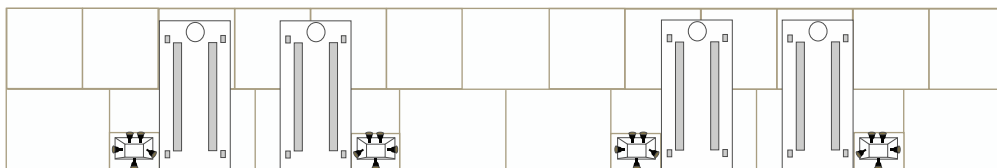

Print on Cardstock (110 lbs) ATV-3 "Edoardo Amaldi"

1:100 Scale

Glue

Print on Cardstock (110 lbs) ATV-3 "Edoardo Amaldi"

1:100 Scale