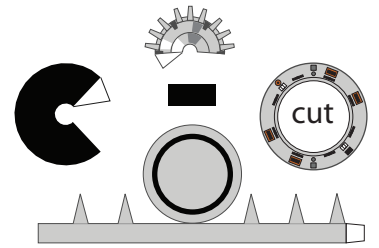

Print on Cardstock (110 lbs) ATV-3 "Edoardo Amaldi"

1:100 Scale

Glue

Print on Cardstock (110 lbs) ATV-3 "Edoardo Amaldi"

1:100 Scale