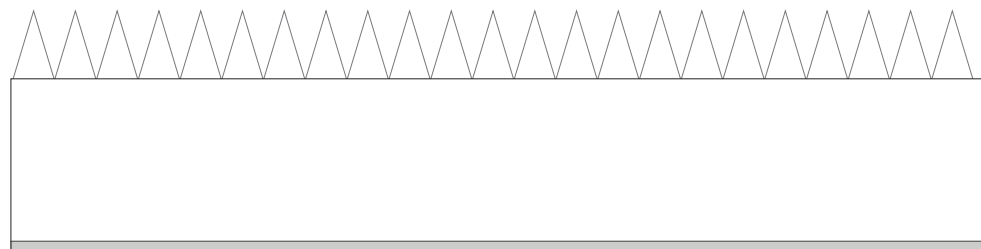

Print on Cardstock (110 lbs) ATV-3 "Edoardo Amaldi"

1:100 Scale

Glue

Print on Cardstock (110 lbs) ATV-3 "Edoardo Amaldi"

1:100 Scale