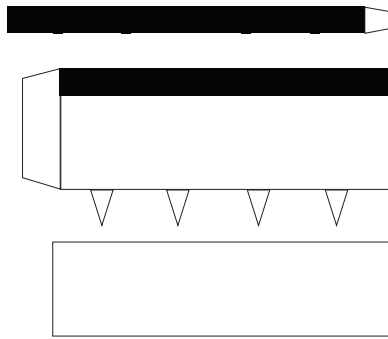

Print on Cardstock (110 lbs) ATV-3 "Edoardo Amaldi"

1:100 Scale

Glue

Print on Cardstock (110 lbs) ATV-3 "Edoardo Amaldi"

1:100 Scale