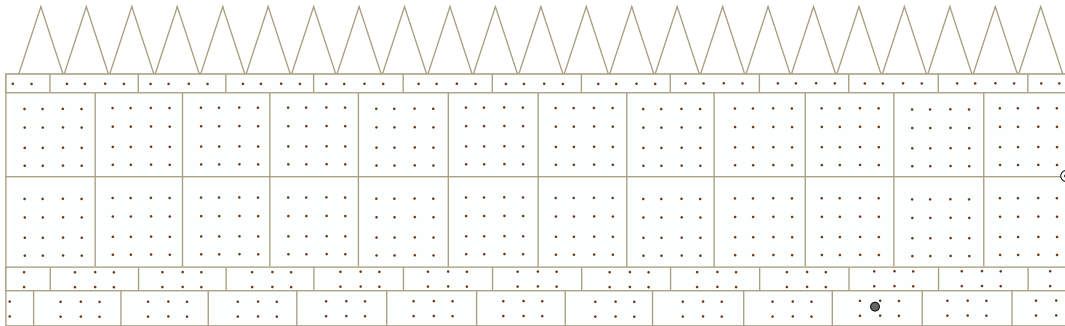

Print on Cardstock (110 lbs) ATV-3 "Edoardo Amaldi"

1:100 Scale

Glue

Print on Cardstock (110 lbs) ATV-3 "Edoardo Amaldi"

1:100 Scale