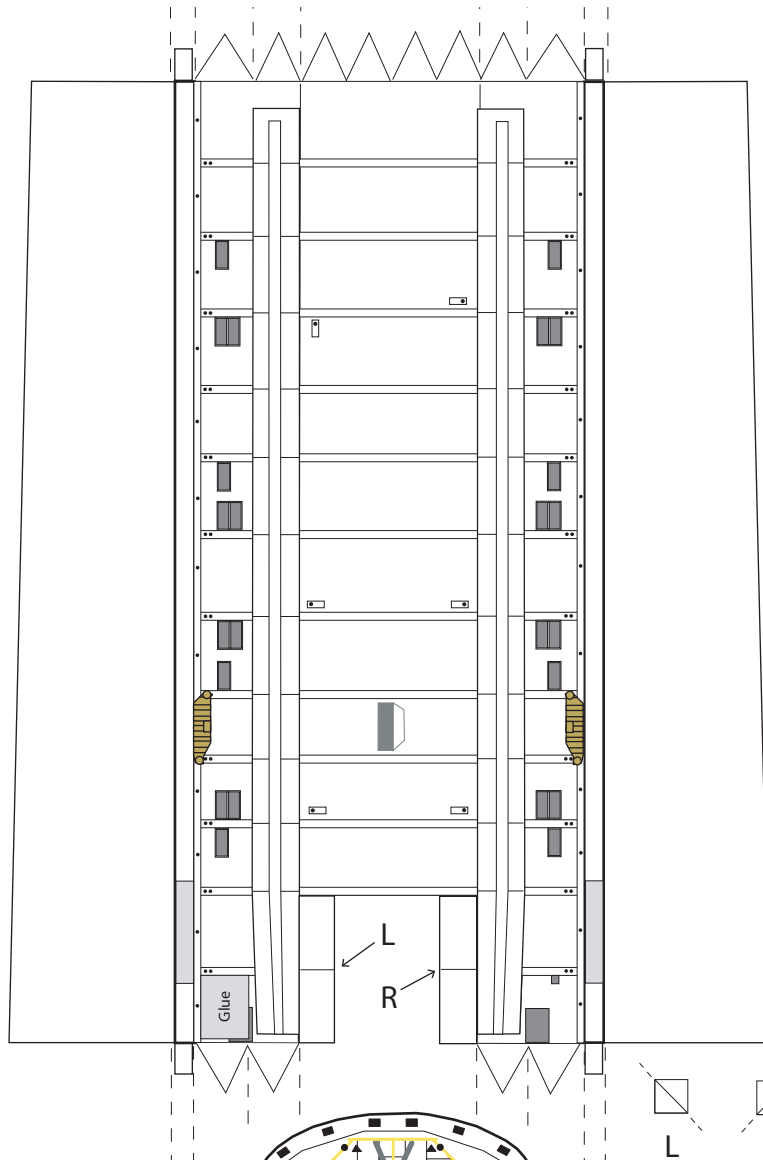

Print on Cardstock

1:144 STS-26 Payload bay

Sheet 1

Rev. 1

Right side

Left side