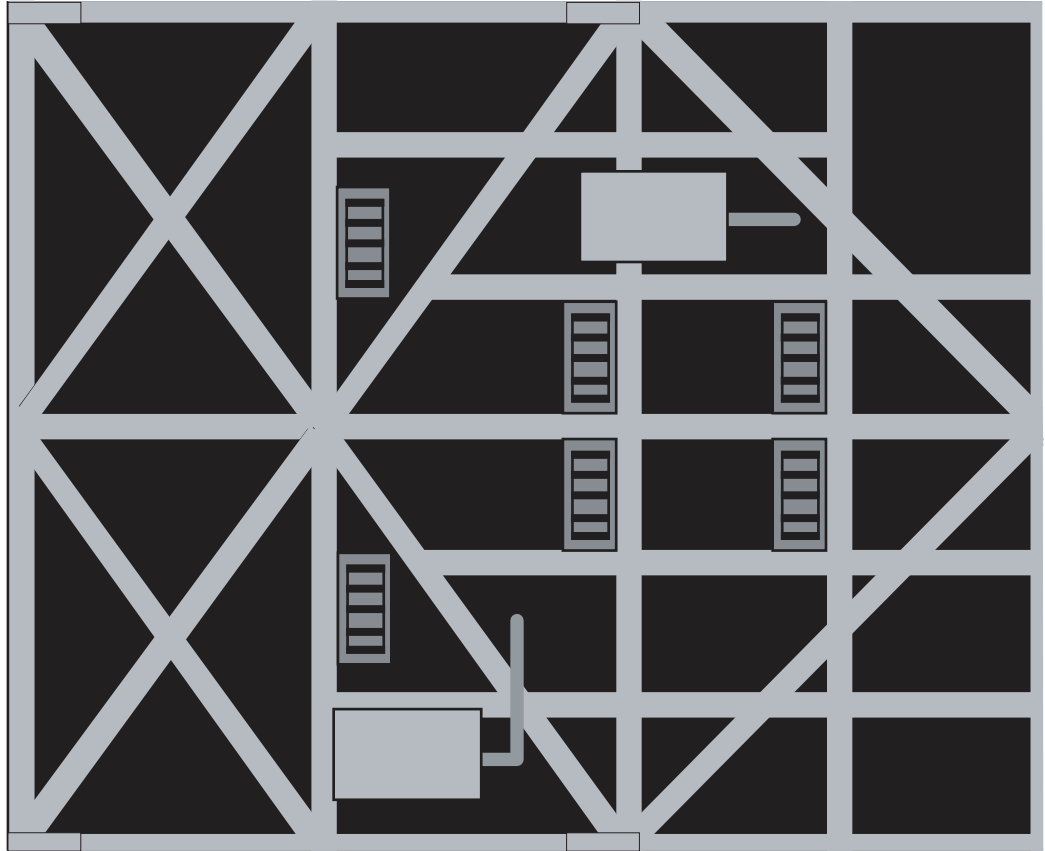

Print on Cardstock

Old Crawler model

CORNER C / A

CORNER B / D

CAB

Print on Cardstock

Crawler Bottom

1:144 Scale Old Crawler model - undercarriage
Old muffler system

OUT

IN

IN

OUT

Print on Cardstock

Use with Old crawler model only

Print on Cardstock

Small box this side
↑

CORNER
D

CORNER
C

FLOOR

SIDE 4

SIDE 2

FLOOR

CORNER
A

CORNER
B

SIDE 1

Old Crawler model