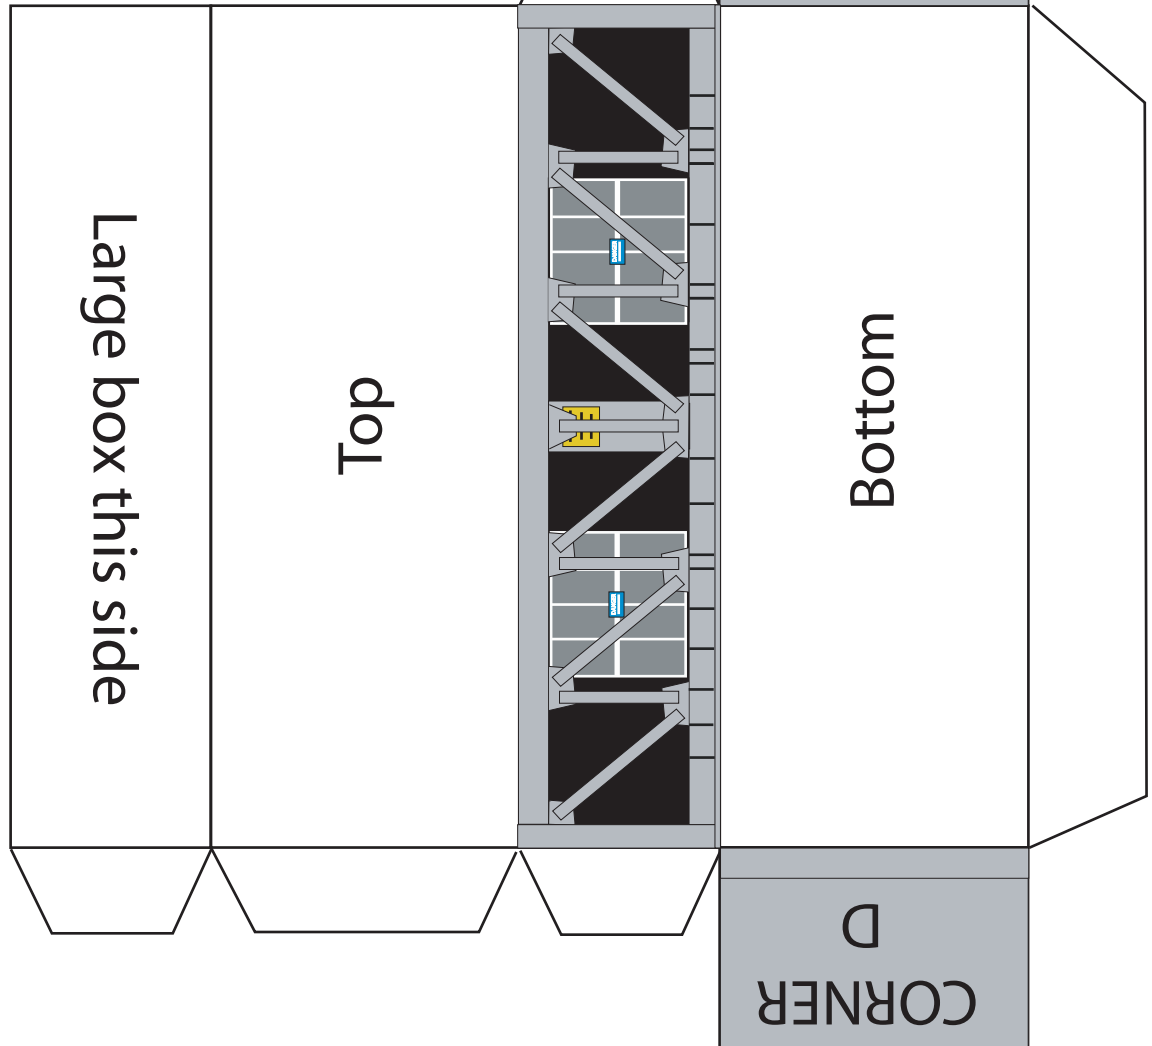

Print on Cardstock

Old Crawler model

CORNER C / A

CORNER B / D

CAB

Print on Cardstock

Crawler Bottom

1:144 Scale Old Crawler model - undercarriage
Old muffler system

OUT

IN

IN

OUT

Print on Cardstock

Use with Old crawler model only

Print on Cardstock

Small box this side
↑

CORNER
D

CORNER
C

FLOOR

SIDE 4

SIDE 2

FLOOR

CORNER
A

CORNER
B

SIDE 1

Old Crawler model