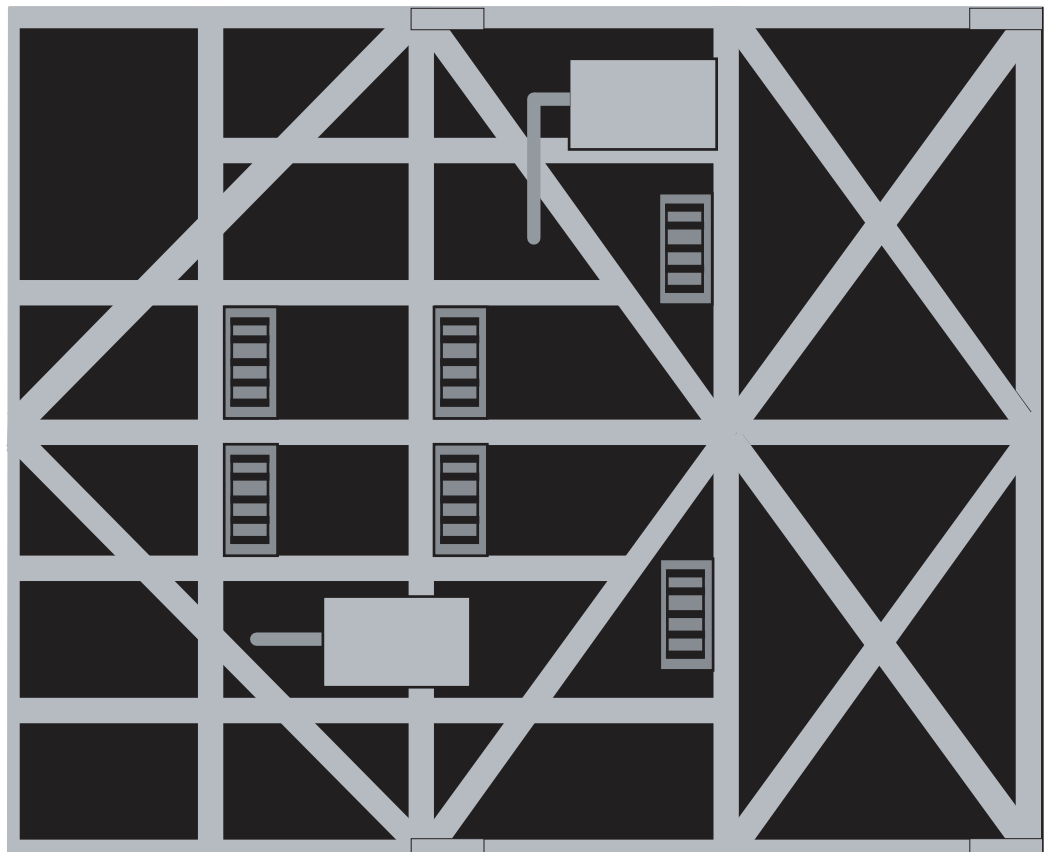

Print on Cardstock

Old Crawler model

CORNER C / A

CORNER B / D

CAB

Print on Cardstock

Crawler Bottom

1:144 Scale Old Crawler model - undercarriage
Old muffler system

OUT

IN

IN

OUT

Print on Cardstock

Use with Old crawler model only

Print on Cardstock

Small box this side
↑

CORNER
D

CORNER
C

FLOOR

SIDE 4

SIDE 2

FLOOR

CORNER
A

CORNER
B

SIDE 1

Old Crawler model