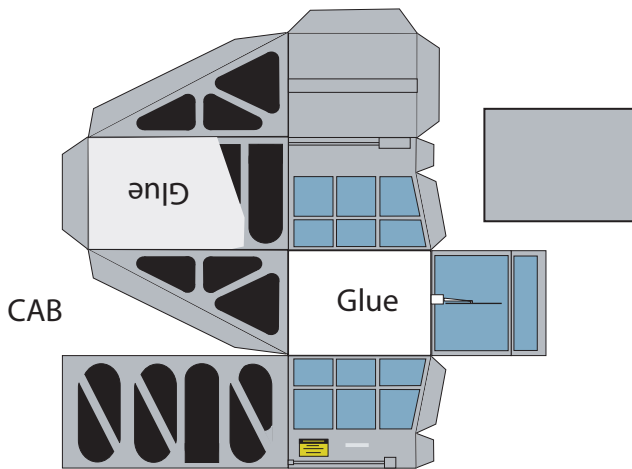

Print on Cardstock

Old Crawler model

CORNER C / A

CORNER B / D

CAB

Print on Cardstock

Crawler Bottom

1:144 Scale Old Crawler model - undercarriage
Old muffler system

OUT

IN

IN

OUT

Print on Cardstock

Use with Old crawler model only

Print on Cardstock

Small box this side
↑

SIDE 1

Old Crawler model