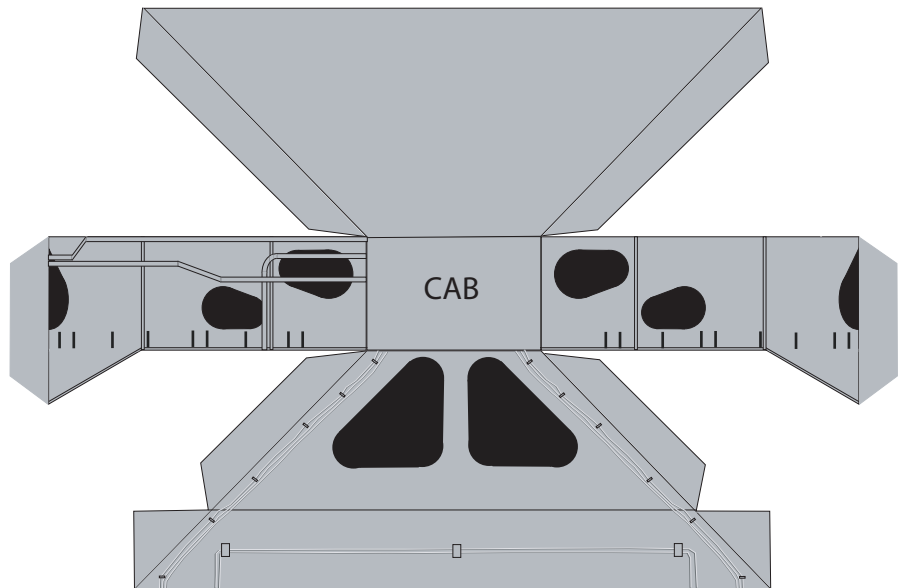

Print on Cardstock

Old Crawler model

CORNER C / A

CORNER B / D

CAB

Print on Cardstock

Crawler Bottom

1:144 Scale Old Crawler model - undercarriage
Old muffler system

OUT

IN

IN

OUT

Print on Cardstock

Use with Old crawler model only

Print on Cardstock

Small box this side
↑

CORNER
D

CORNER
C

FLOOR

SIDE 4

SIDE 2

FLOOR

CORNER
A

CORNER
B

SIDE 1

Old Crawler model