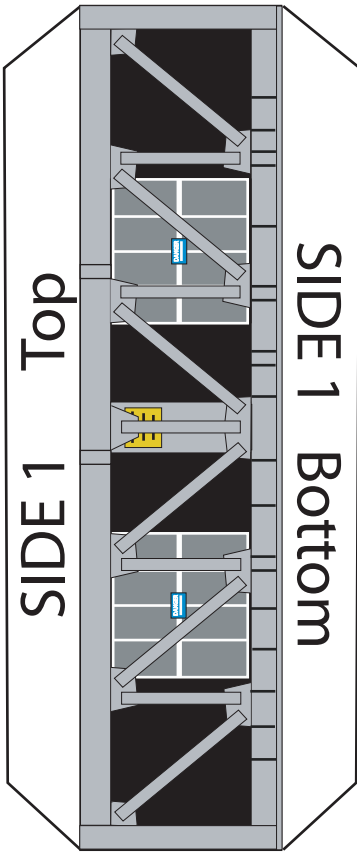

Print on Cardstock

Old Crawler model

CORNER C / A

CORNER B / D

CAB

Print on Cardstock

Crawler Bottom

1:144 Scale Old Crawler model - undercarriage
Old muffler system

OUT

IN

IN

OUT

Print on Cardstock

Use with Old crawler model only

Print on Cardstock

Small box this side
↑

CORNER
D

CORNER
C

FLOOR

SIDE 4

SIDE 2

FLOOR

CORNER
A

CORNER
B

SIDE 1

Old Crawler model