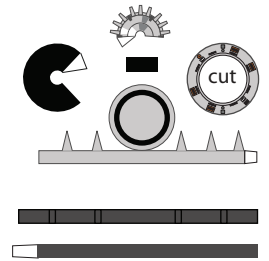

Print on Cardstock (90 lbs)

Soyuz - TMA

1:144 Scale

Current insignias

Started with TMA-5 (ISS-10) on 10/14/04 to the present as of TMA-20 (ISS -26)

Parachute covers

Umbilicals
Use any color

Periscope

Horizon sensors

Roll as indicated by the arrow and use as a connector with aft section of Zvezda

Soyuz - TM (CCCP)

Started with TM-2 on 2/6/87 (MIR Expedition 2) through TM-13 (MIR Expedition 10) on 10/2/91