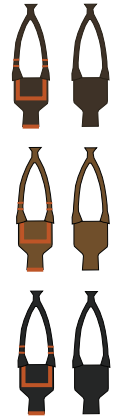

Print on Cardstock (90 lbs)

Soyuz - TMA

1:144 Scale

Current insignias

Started with TMA-5 (ISS-10) on 10/14/04 to the present as of TMA-20 (ISS -26)

Parachute covers

Umbilicals
Use any color

Periscope

Horizon sensors

Roll as indicated by the arrow and use as a connector with aft section of Zvezda

Soyuz - TM (CCCP)

Started with TM-2 on 2/6/87 (MIR Expedition 2) through TM-13 (MIR Expedition 10) on 10/2/91

Umbilicals

Soyuz - TM (RUSSIA)

Started with TM-14 (MIR Expedition 11 / MIR'92 Program) on 3/17/92 through all MIR missions. This insignia was also used for Soyuz TM-31 (ISS Expedition-1) on 10/31/00 through TM-34 "MARCO POLO Mission" on 4/25/02