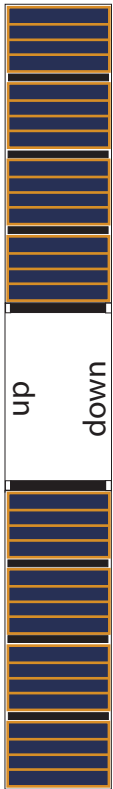

# Print on Cardstock (110 lbs) Progress-M

## 1:100 Scale

Current insignias

Started with M-51 on 12/24/04 to Progress M-08M as of 10/27/10 during ISS-25

Horizon sensors

Roll as indicated by the arrow  
and use as a connector with  
aft section of Zvezda

# Progress cargo vessel

## 1:100 Scale

Use also for  
MIR missions

No Insignias: Progress M1-4 on 11/16/00  
through Progress M-46 on 6/26/02 (Expedition 3)

Started with Progress M1-9 on 9/25/02  
during ISS-4, through Progress M-47 on 2/2/03