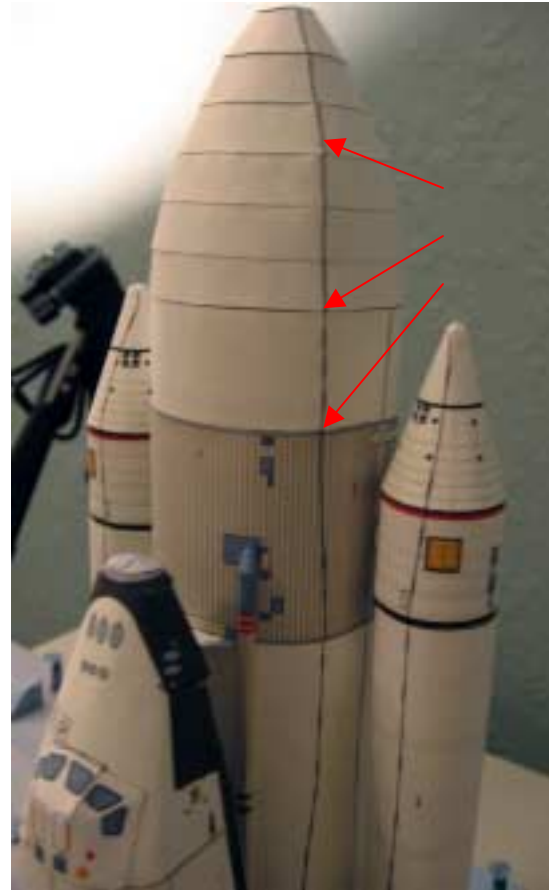

Reference Photos

This side shows details for the Enterprise-stack assembly atop the MLP-1.
Notice detail on left side of ojive (arrow).
Also notice the "cable" detail on both SRB's.

This photo demonstrates how the seams of the ojive will match with the intertank "cable" detail. (arrows)
This tank has no "nosecap" on top.