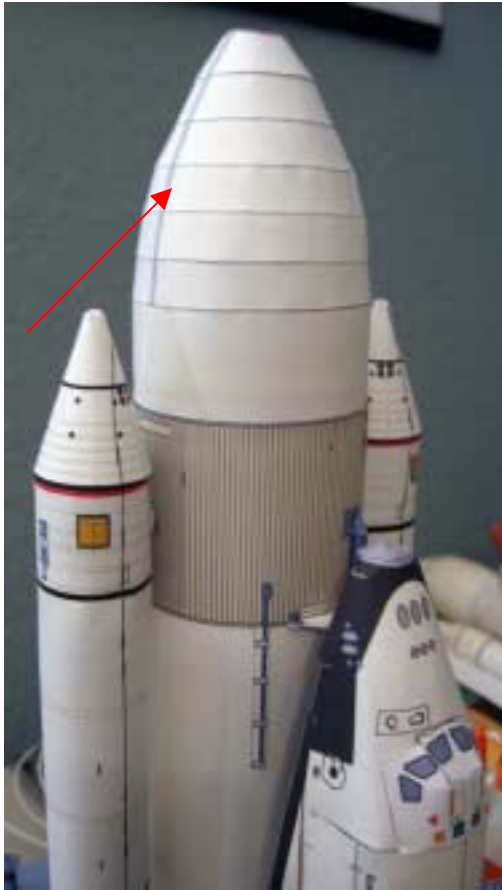

Reference Photos

This side shows details for the Enterprise-stack assembly atop the MLP-1.
Notice detail on left side of ojive (arrow).
Also notice the "cable" detail on both SRB's.

This photo demonstrates how the seams of the ojive will match with the intertank "cable" detail. (arrows)
This tank has no "nosecap" on top.